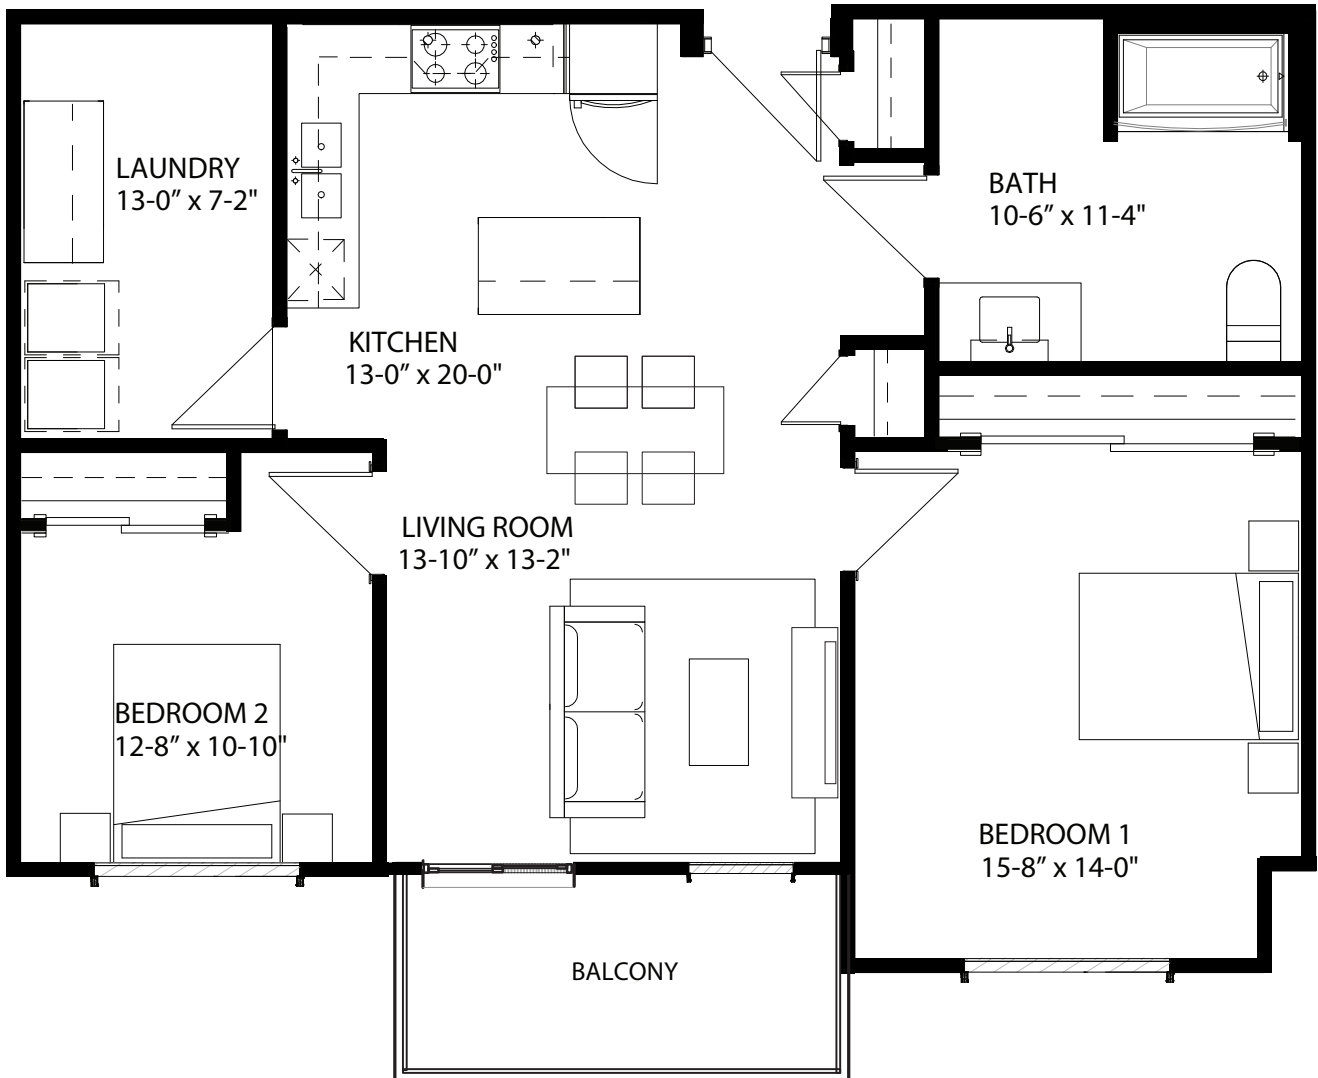

# LEOPOLD BELLIVEAU

181 LEOPOLD F. BELLIVEAU DRIVE

Unit BF | 2 Bed, 1 Bath

1,102 square feet

1.833.254.1725  
killamreit.com

All sizes and specifications are subject to change without notice. Floor plans are approximate dimensions. Actual usable floor space may vary from the stated floor area. E.&O.E.