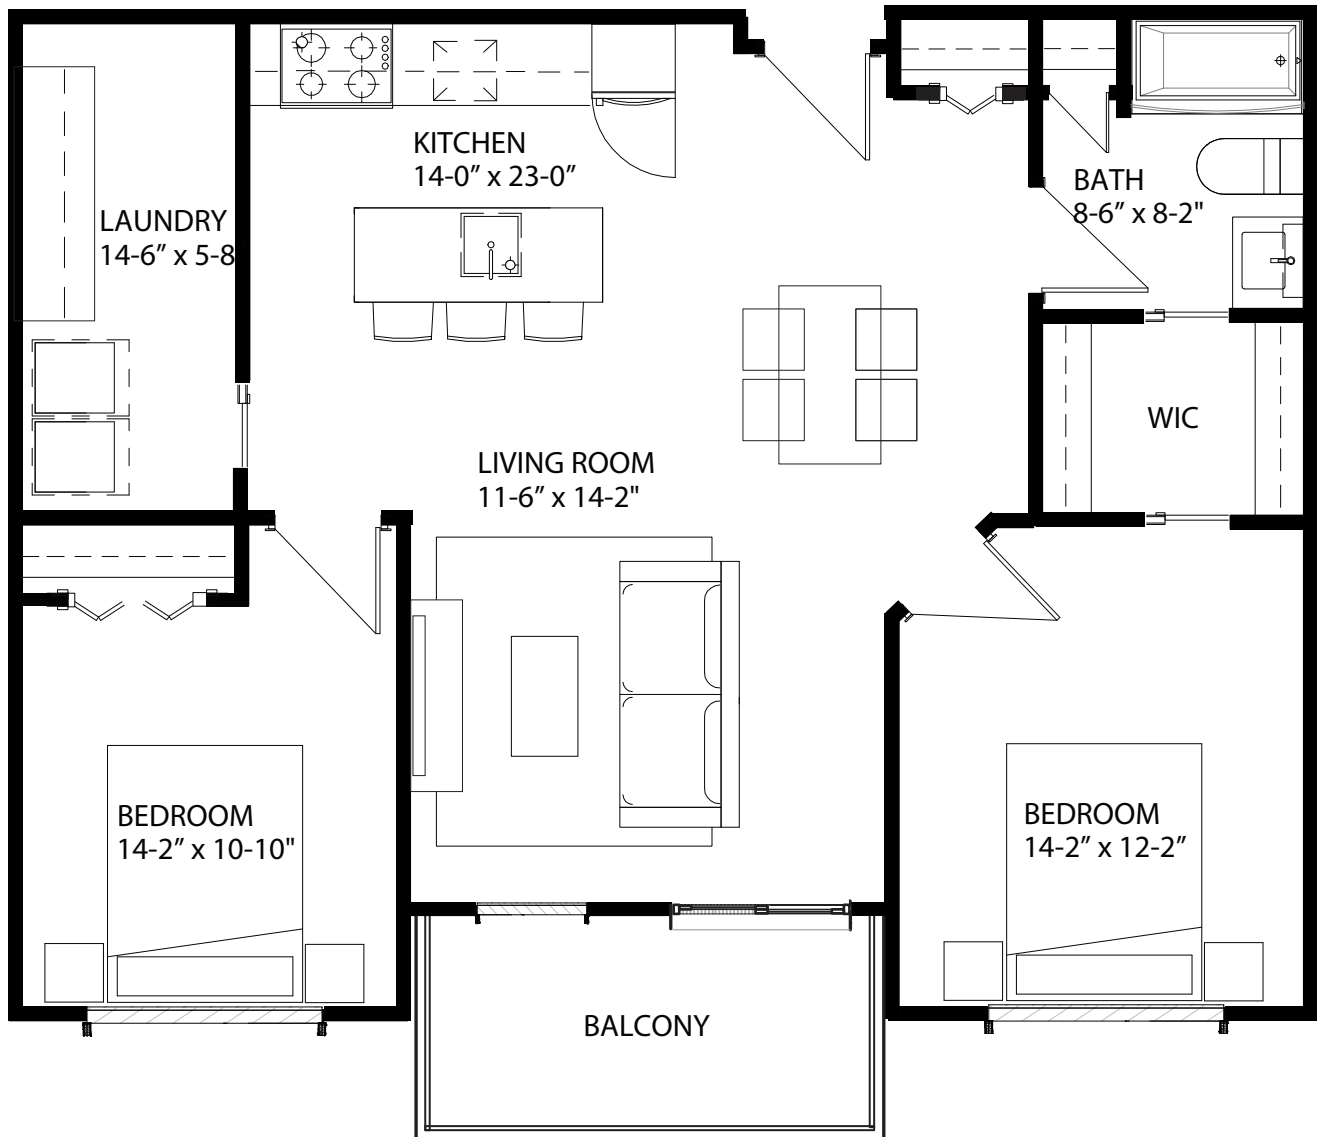

# LEOPOLD BELLIVEAU

181 LEOPOLD F. BELLIVEAU DRIVE

Unit D | 2 Bed, 1 Bath

1,084 square feet

1.833.254.1725  
killamreit.com

All sizes and specifications are subject to change without notice. Floor plans are approximate dimensions. Actual usable floor space may vary from the stated floor area. E.&O.E.