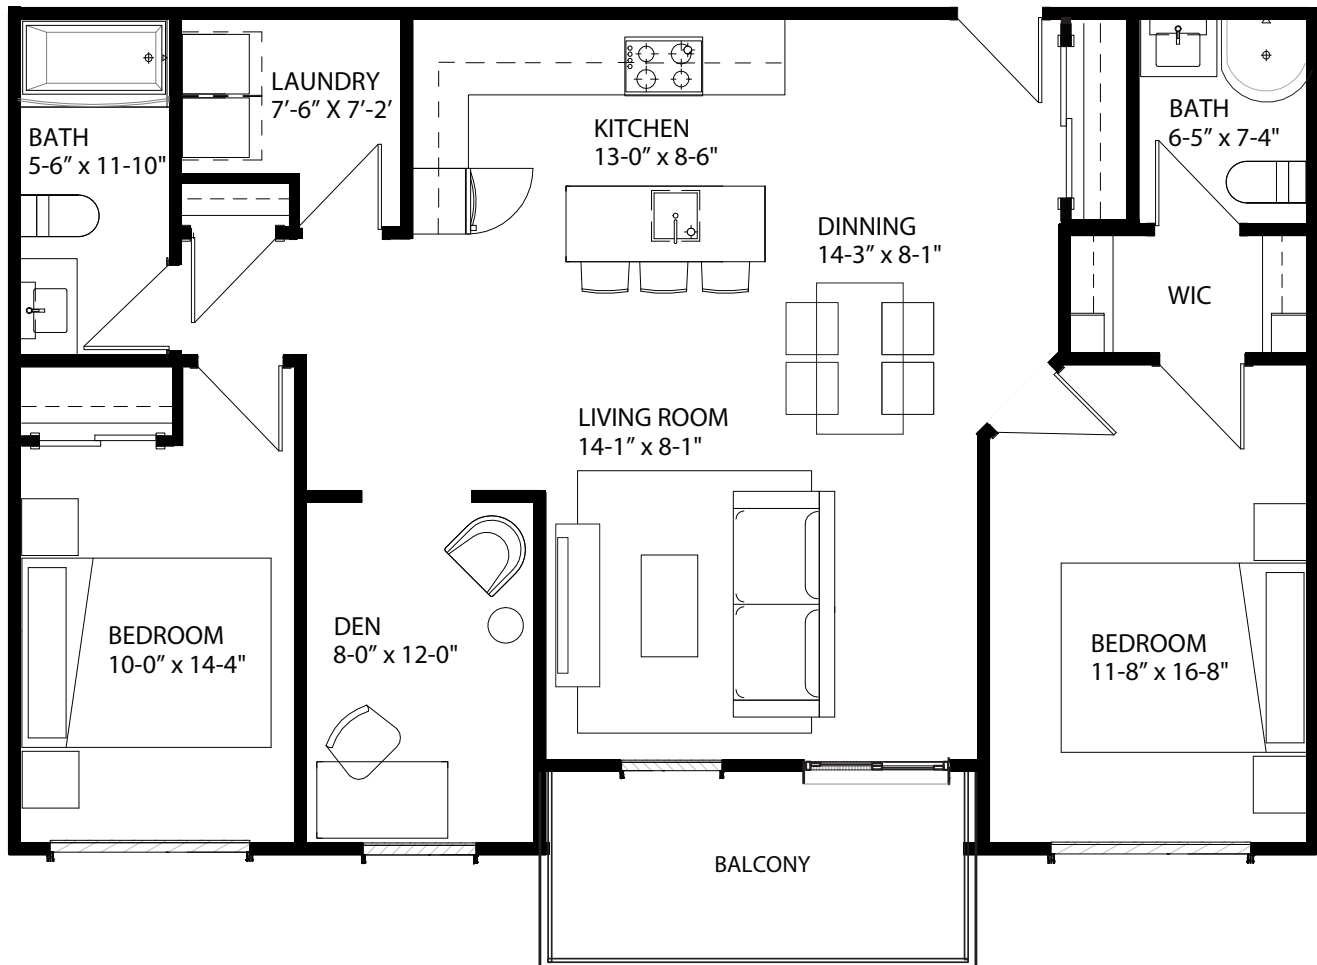

LEOPOLD BELLIVEAU

171 LEOPOLD F. BELLIVEAU DRIVE

Unit G | 2 Bed + Den, 2 Bath

1,261 square feet

Units 209 = \$1,350

Units 309 = \$1,400

Units 409 = \$1,450

1.833.254.1725
killamreit.com

All sizes and specifications are subject to change without notice. Floor plans are approximate dimensions. Actual usable floor space may vary from the stated floor area. E.&O.E.