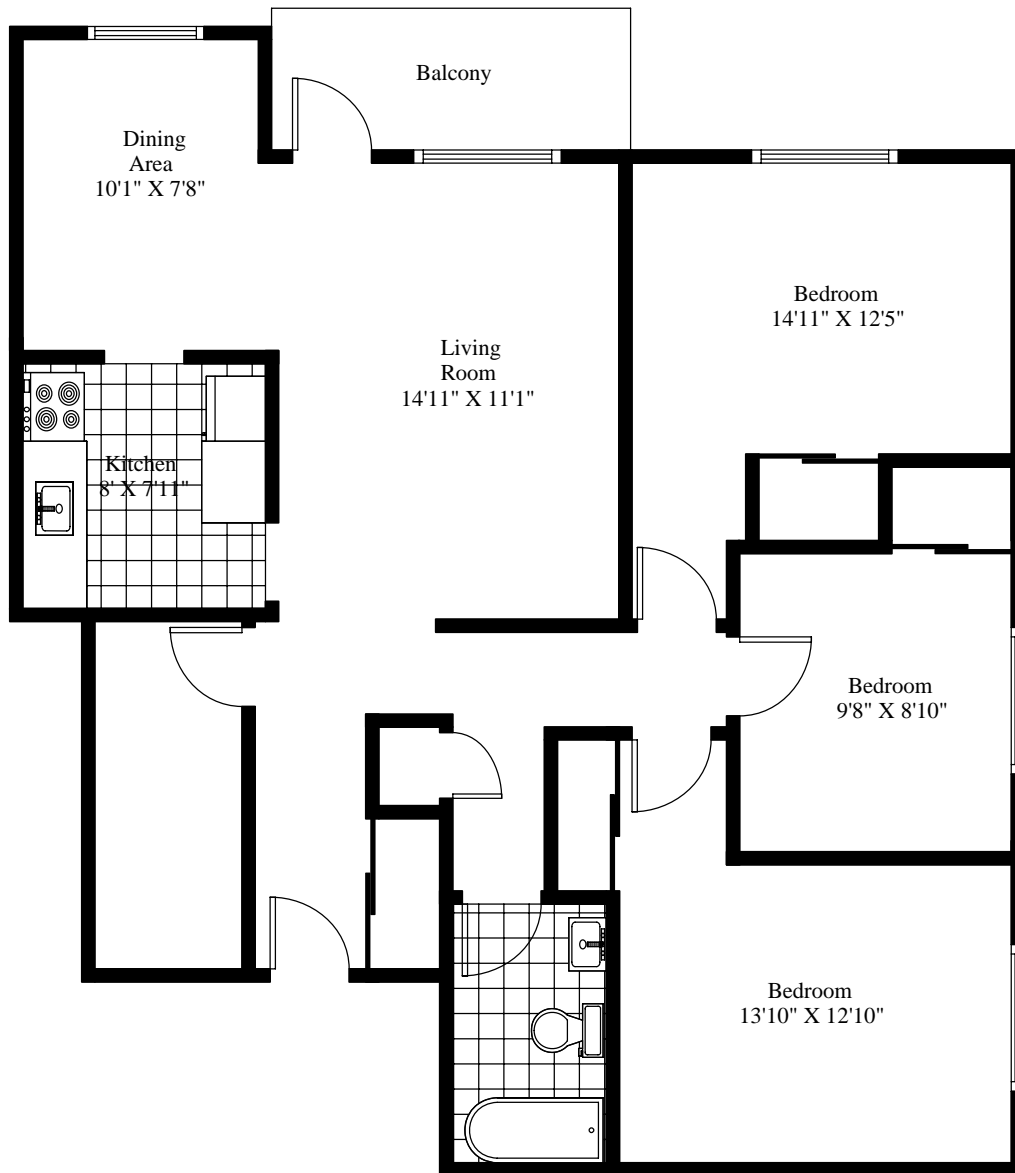

148 Rutledge Street  
Hillcrest Apartments  
Typical Three Bedroom

Main Living Area = 1009 Square Feet