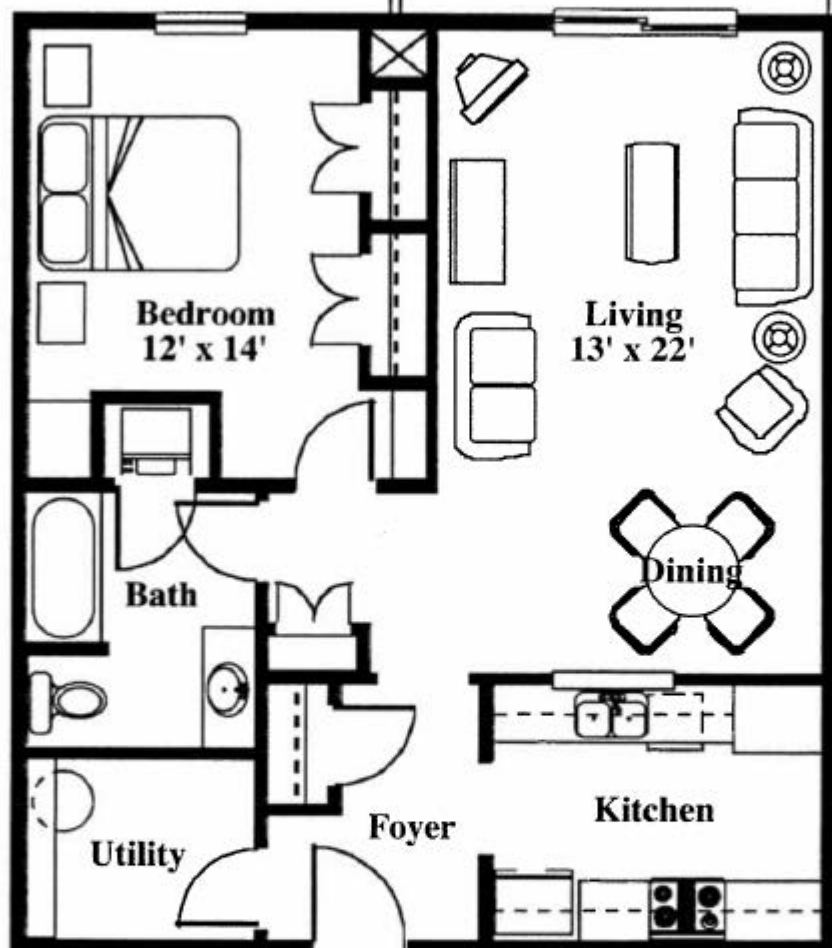

837 Sq ft

Balcony

One Bedroom Suite

WOODBURY PLACE
RETIREMENT SUITES