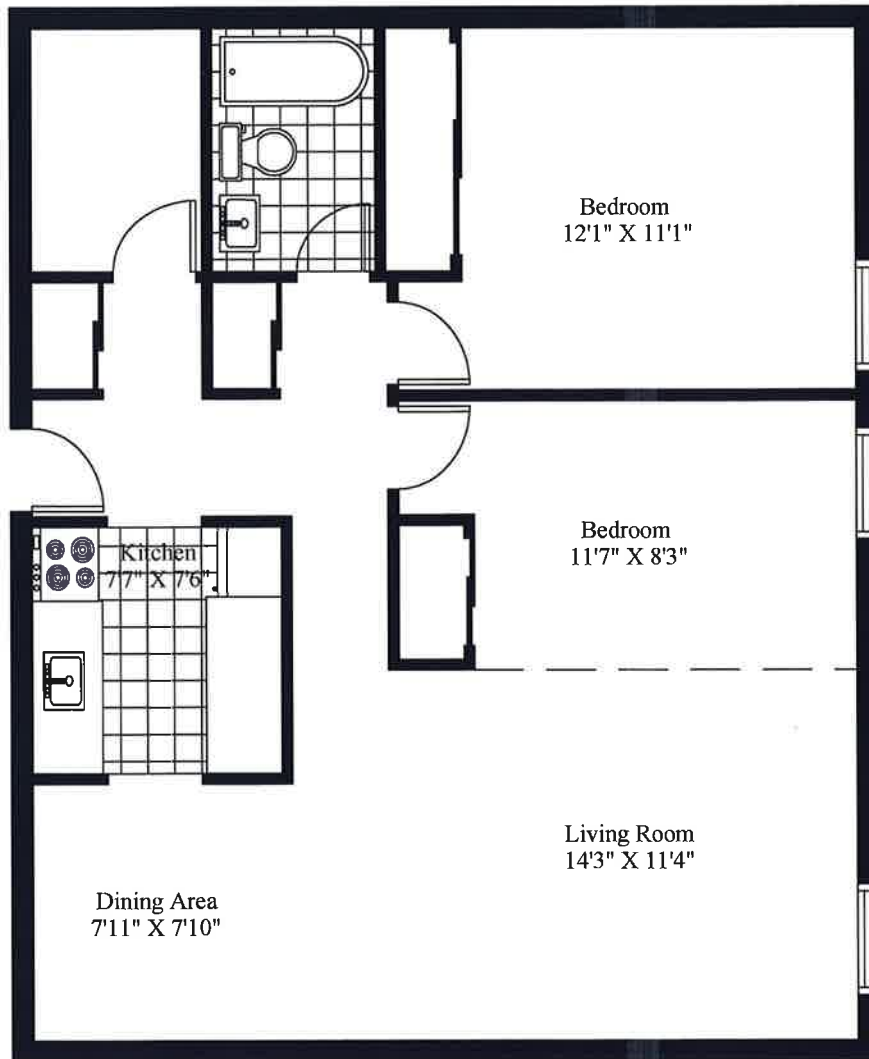

Rutledge Manor, 2 The Boulevard
Typical 2 Bedroom

Unit Gross Area = 833 Square Feet