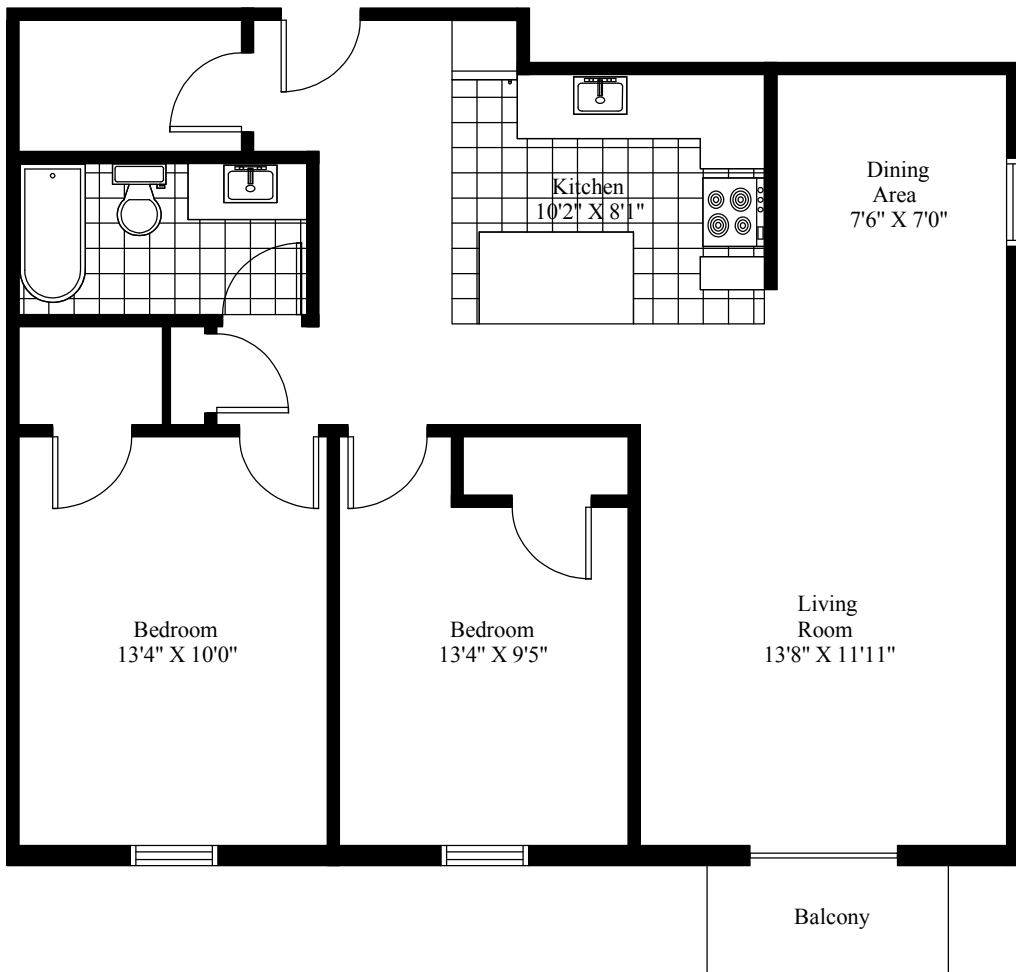

Nevada Court
Typical Two Bedroom

Main Living Area = 894 Square Feet