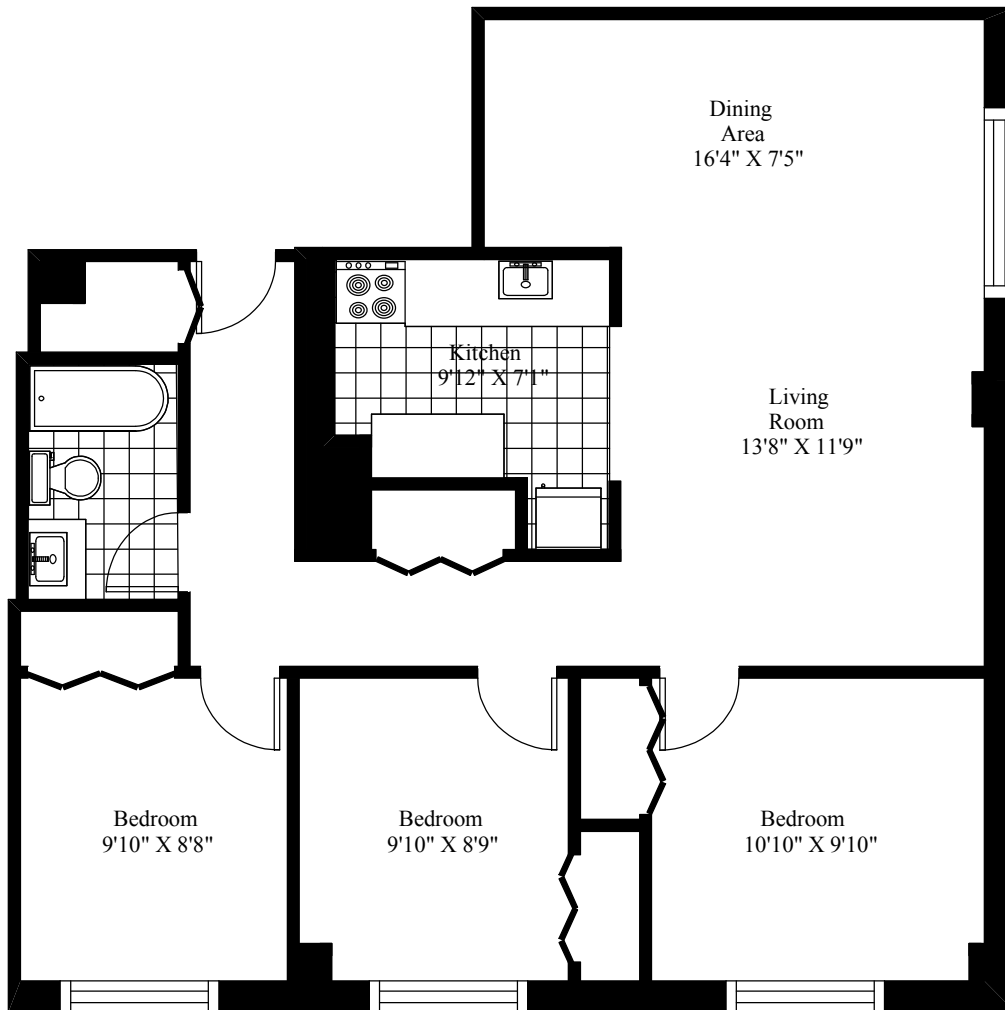

21 Plateau Crescent
Typical Three Bedroom

Main Living Area = 947 Square Feet