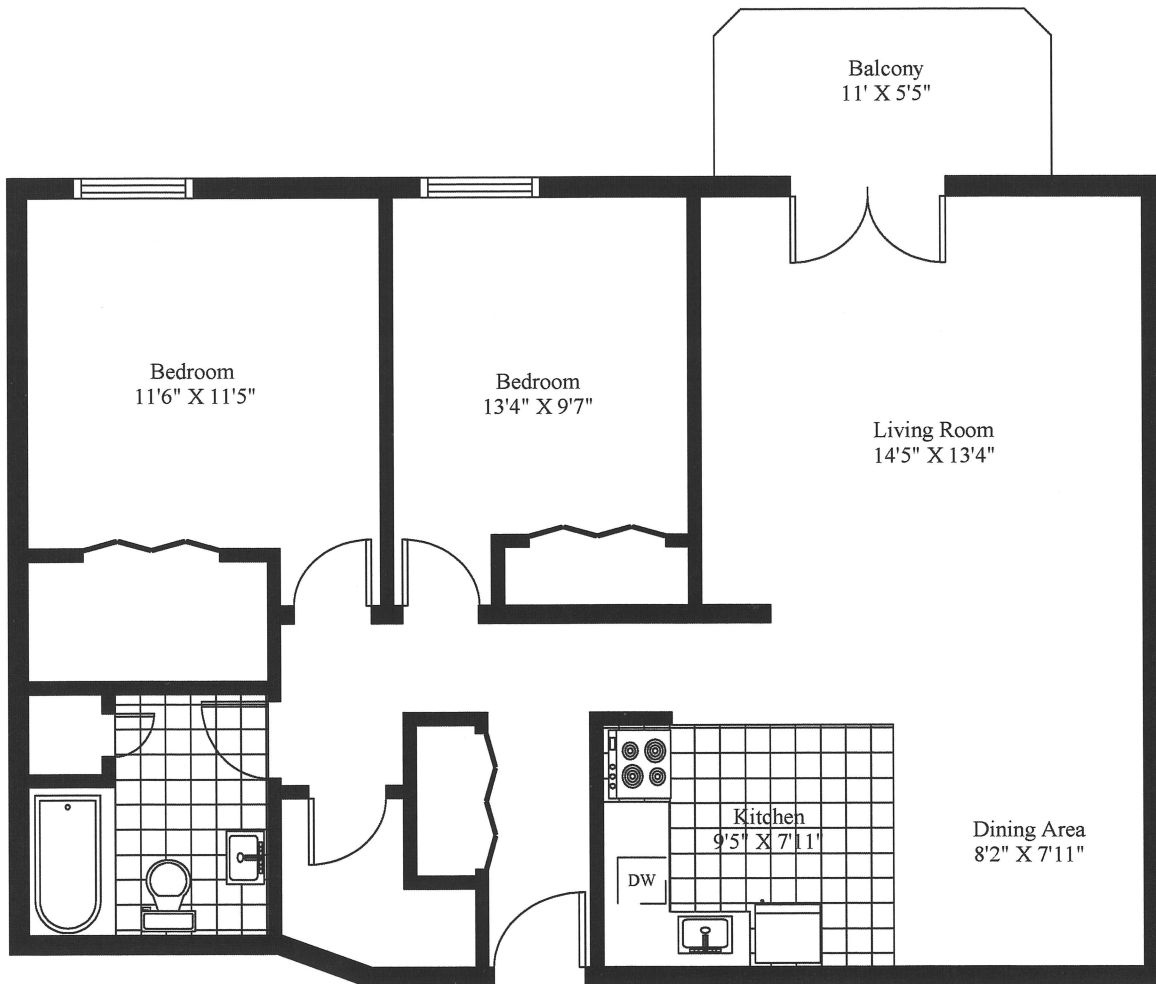

22 Westmount/Eagle Ridge
Typical 2 Bedroom

Unit Gross Area = 967 Square Feet