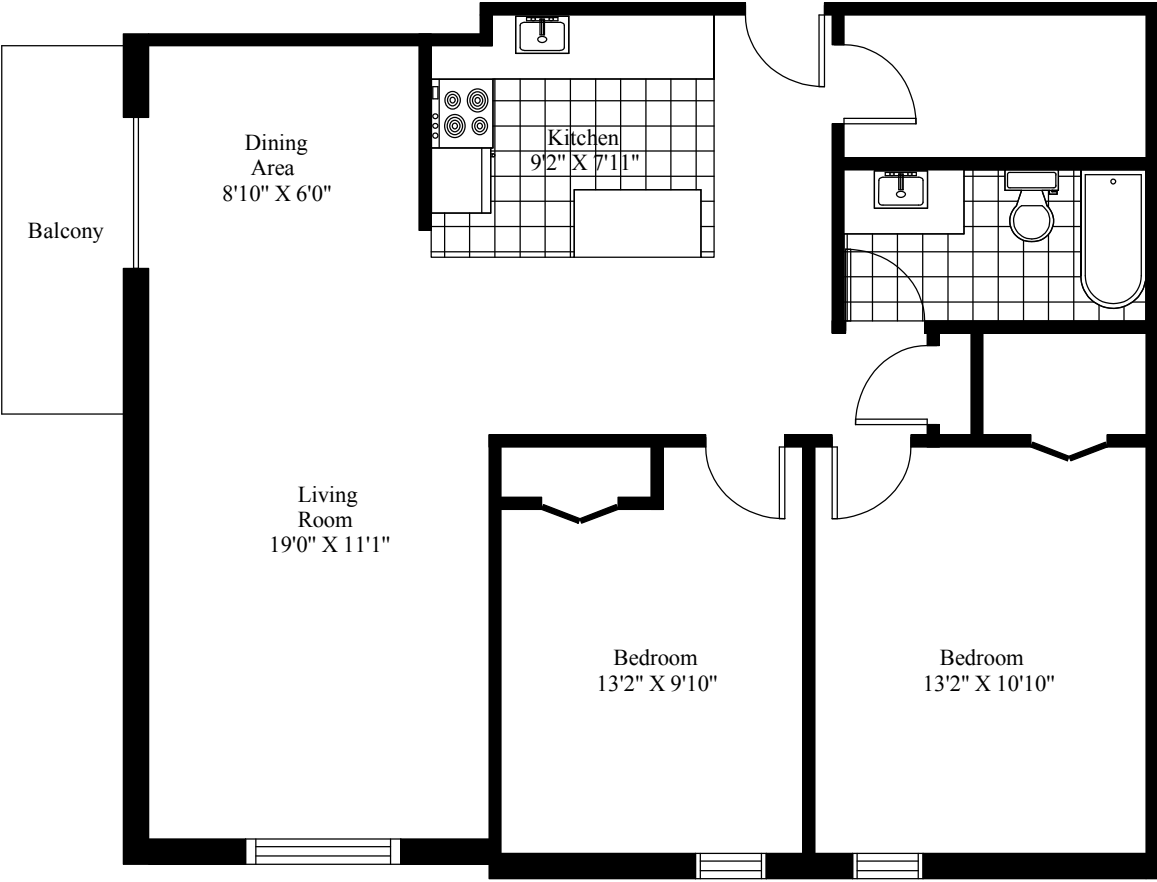

# Horton Park Typical Two Bedroom

Main Living Area = 940 Square Feet