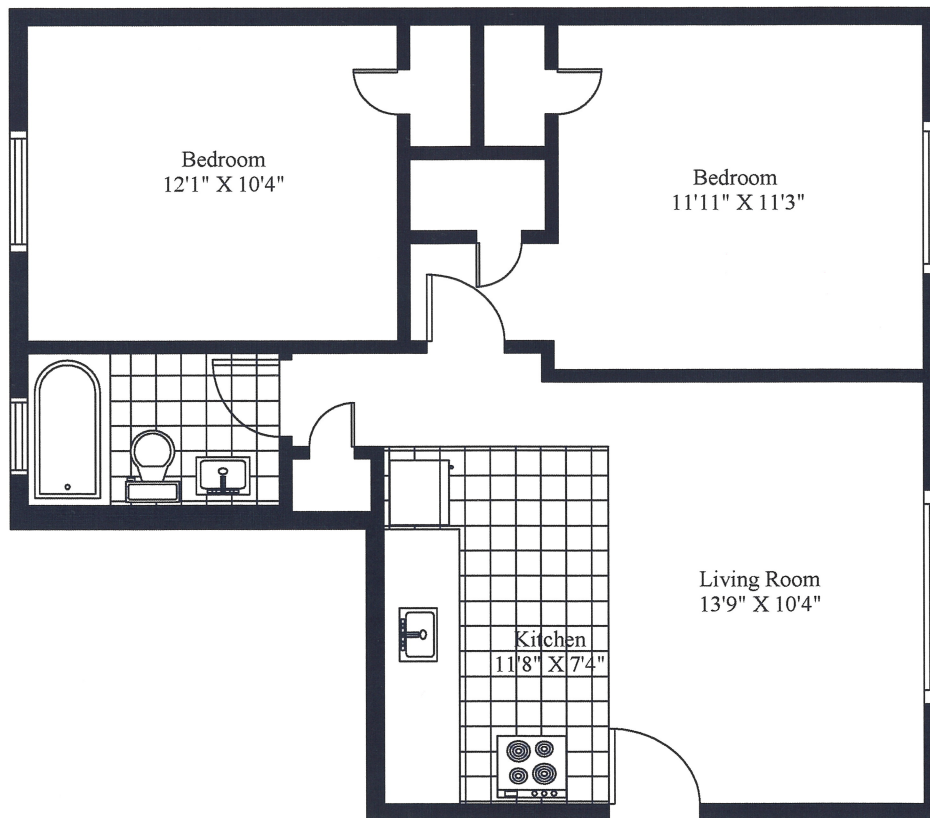

24 Kendra
Typical 2 Bedroom

Unit Gross Area = 694 Square Feet