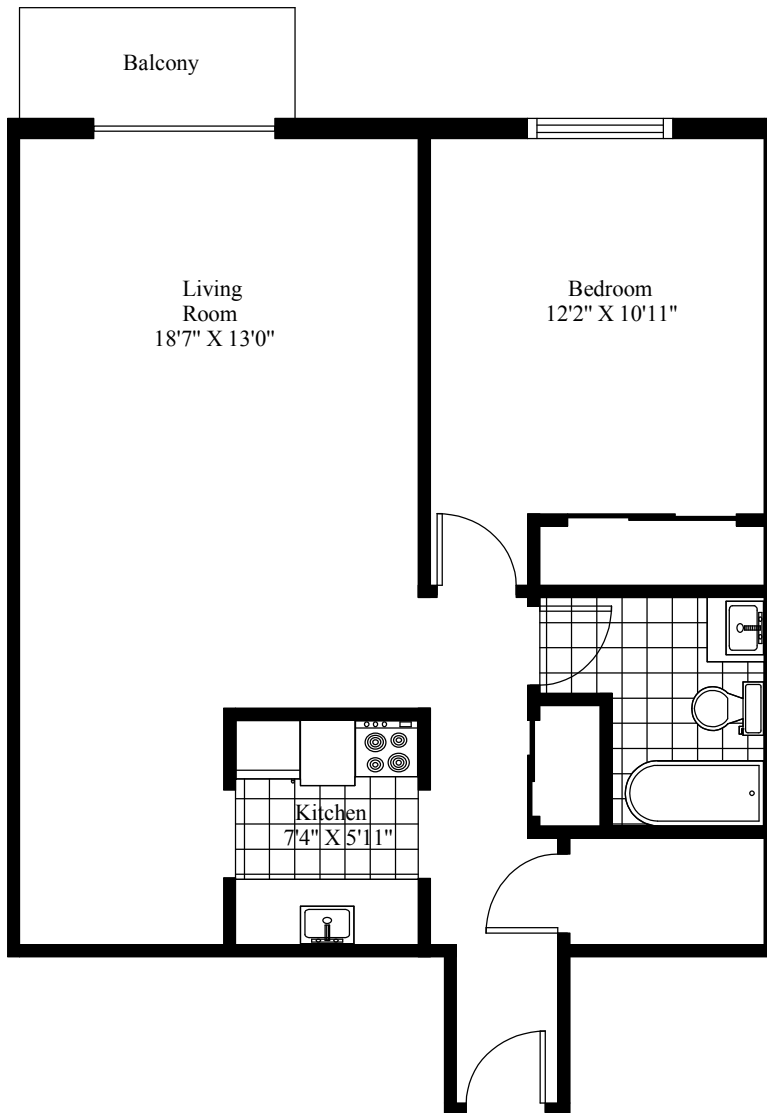

246 Bedford Highway
Typical One Bedroom

Main Living Area = 694 Square Feet