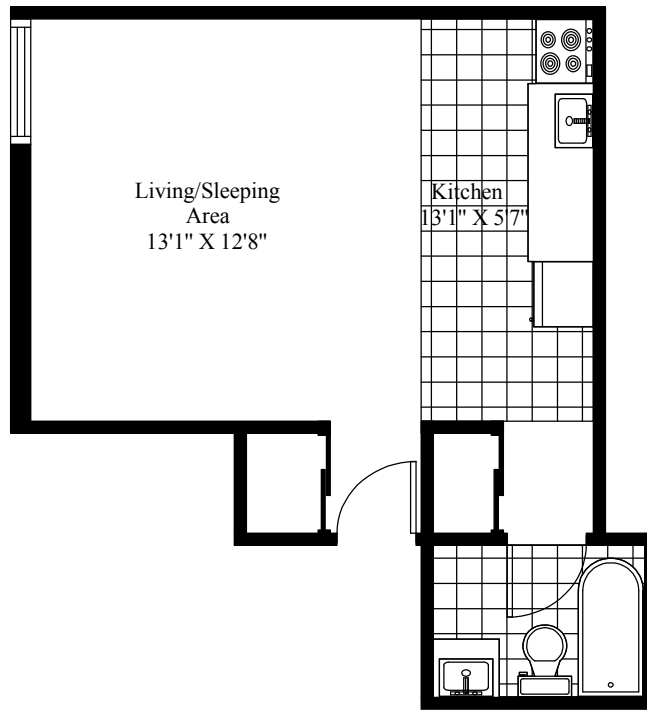

246 Bedford Highway  
Typical Bachelor

Main Living Area = 351 Square Feet