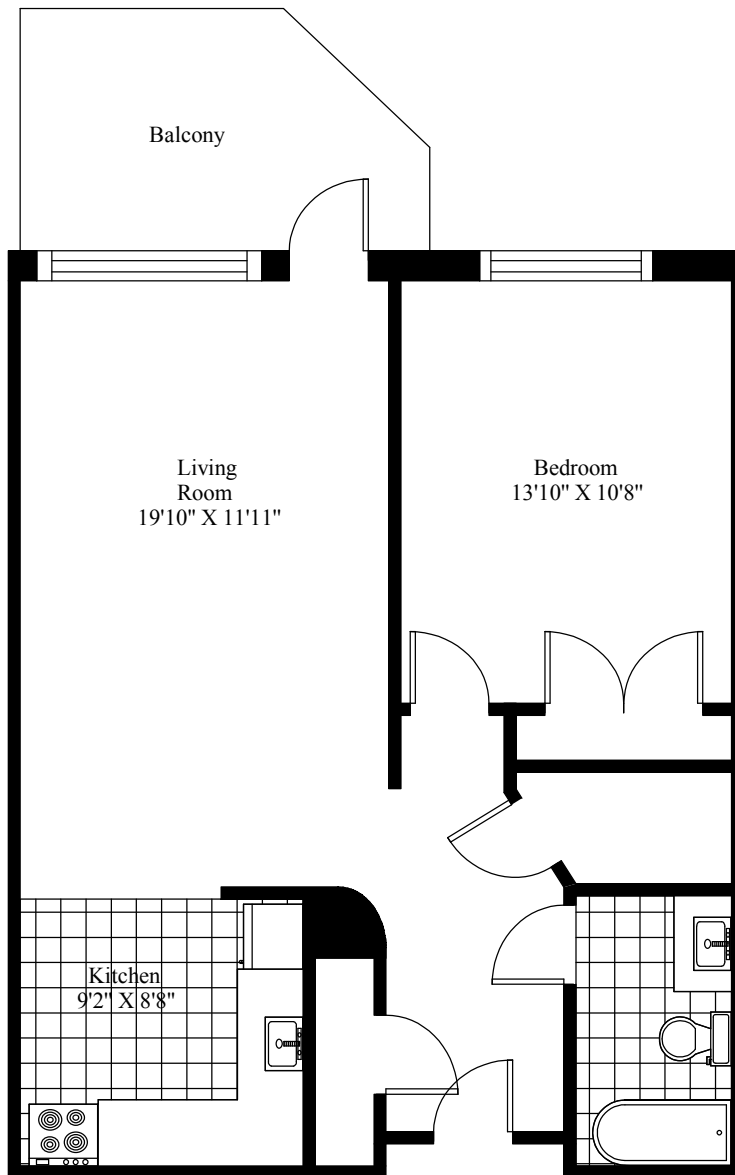

256 Parkland Drive
Typical One Bedroom

Main Living Area = 706 Square Feet