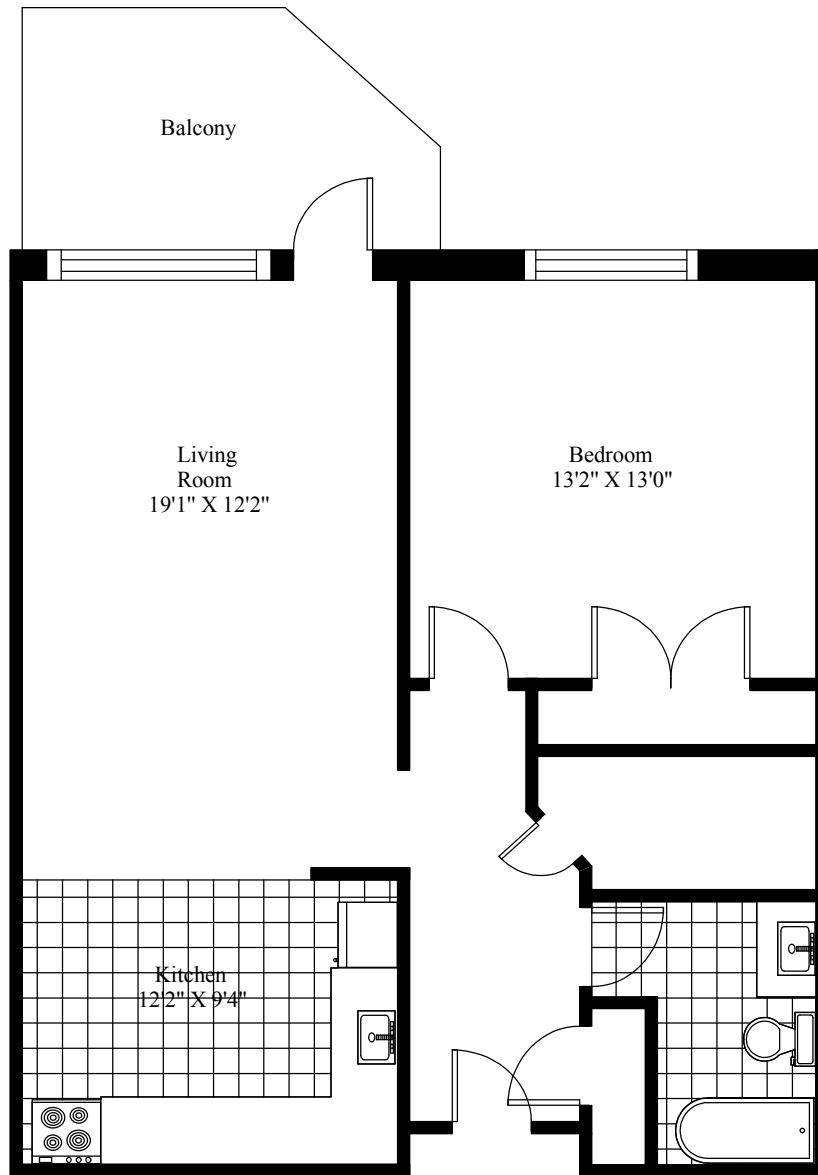

256 Parkland Drive
Typical One Bedroom

Main Living Area = 786 Square Feet