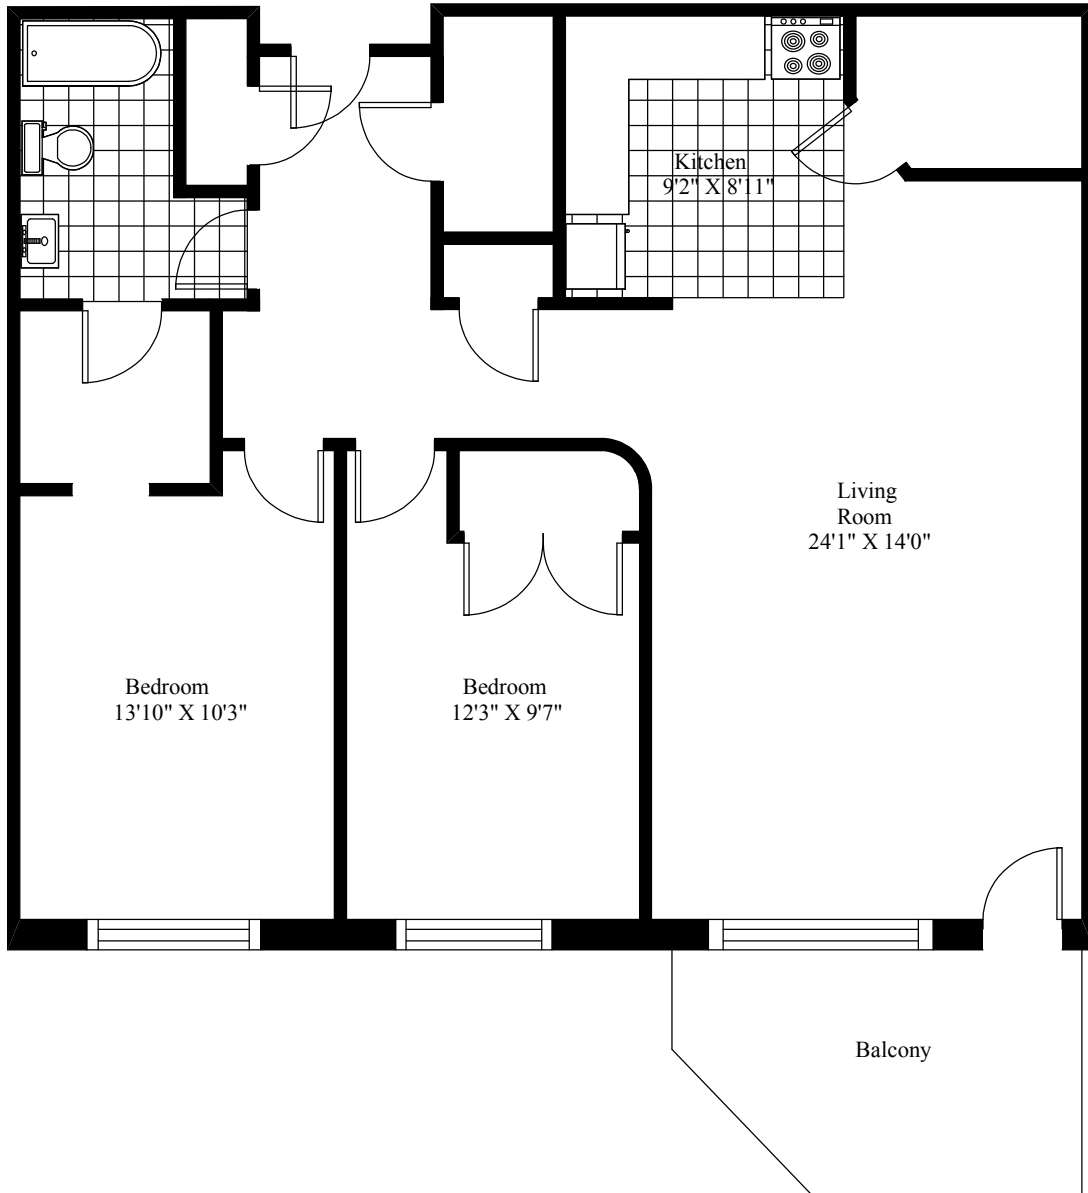

256 Parkland Drive  
Typical Two Bedroom

Main Living Area = 1,073 Square Feet