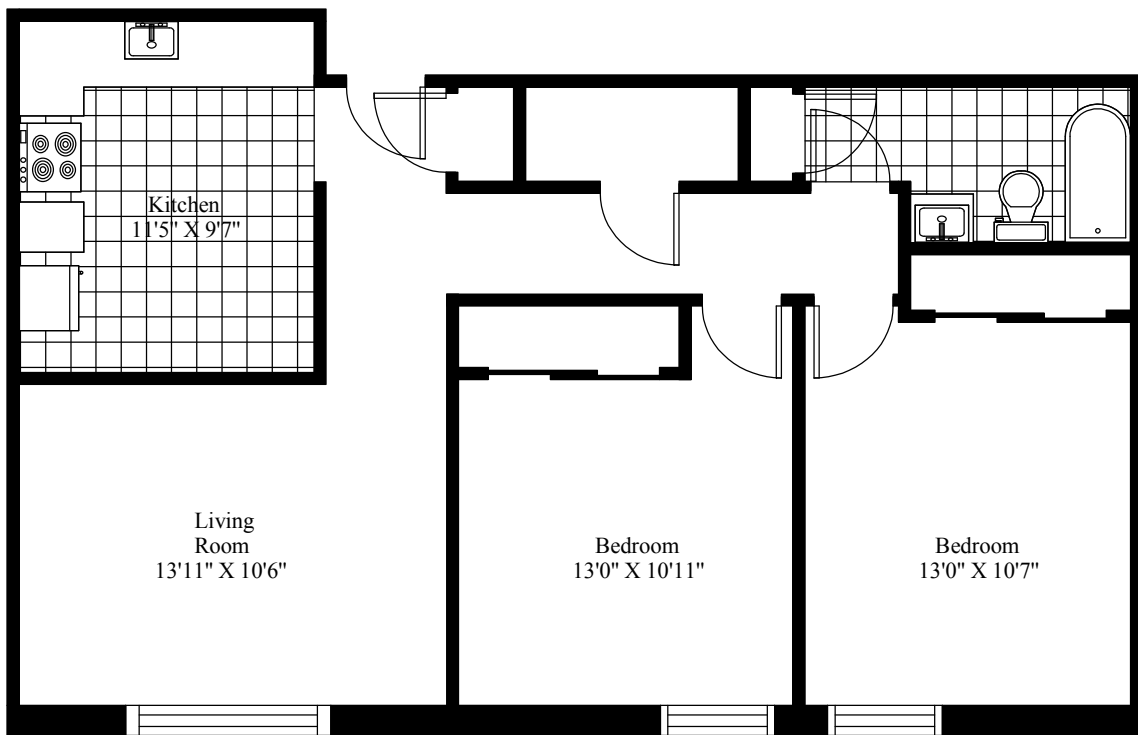

260 Wemore Road
Typical Two Bedroom

Main Living Area = 814 Square Feet