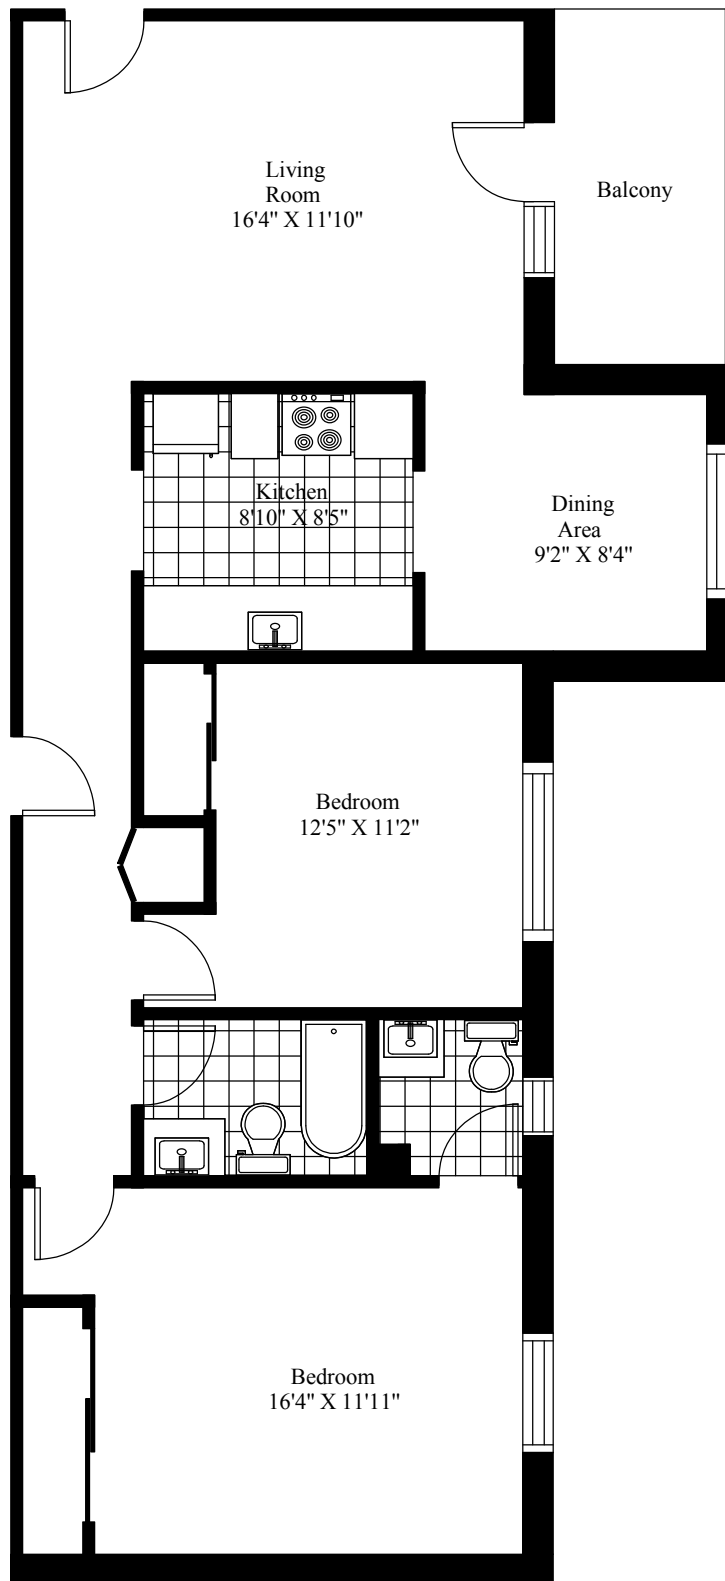

260 Wetmore Road  
Typical Two Bedroom

Main Living Area = 970 Square Feet