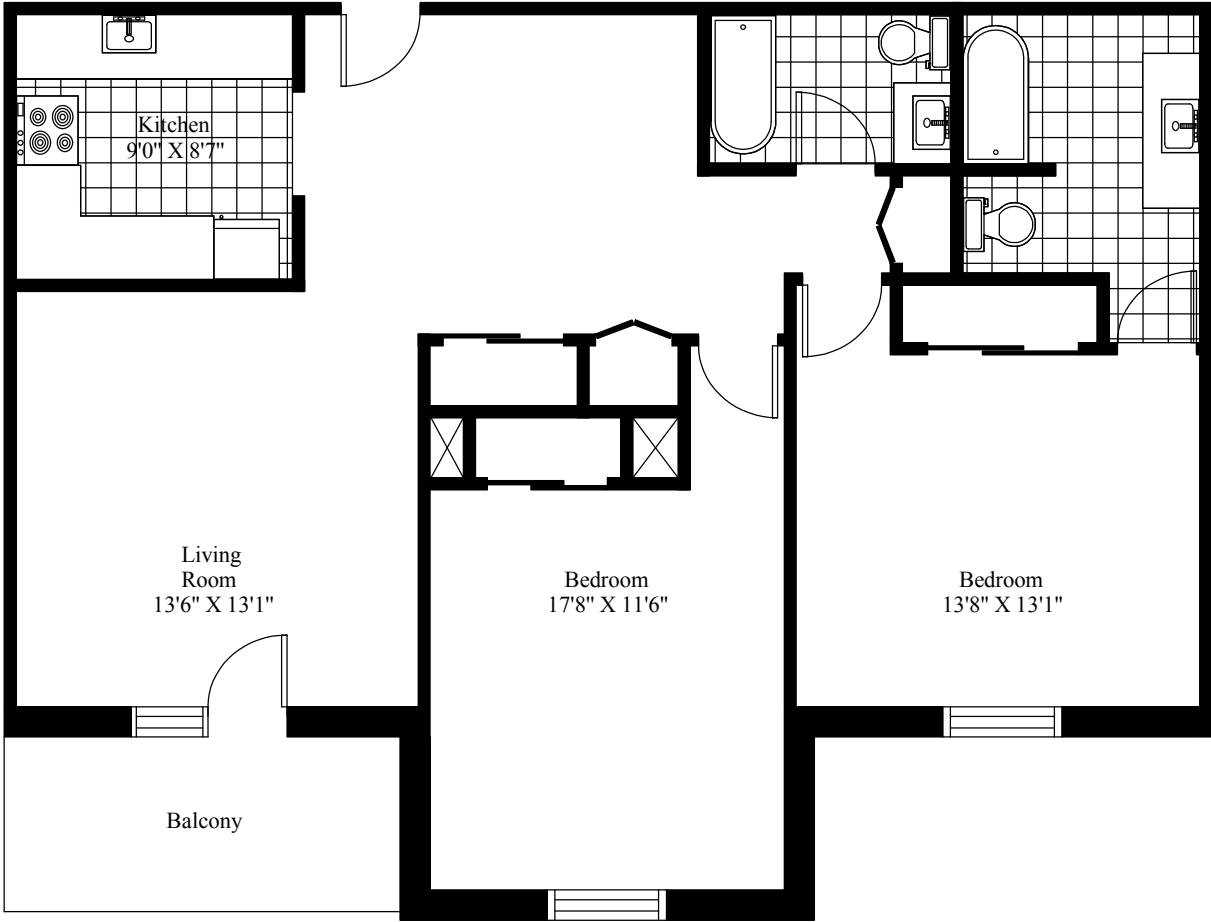

260 Wetmore Road
Typical Two Bedroom

Main Living Area = 1,014 Square Feet