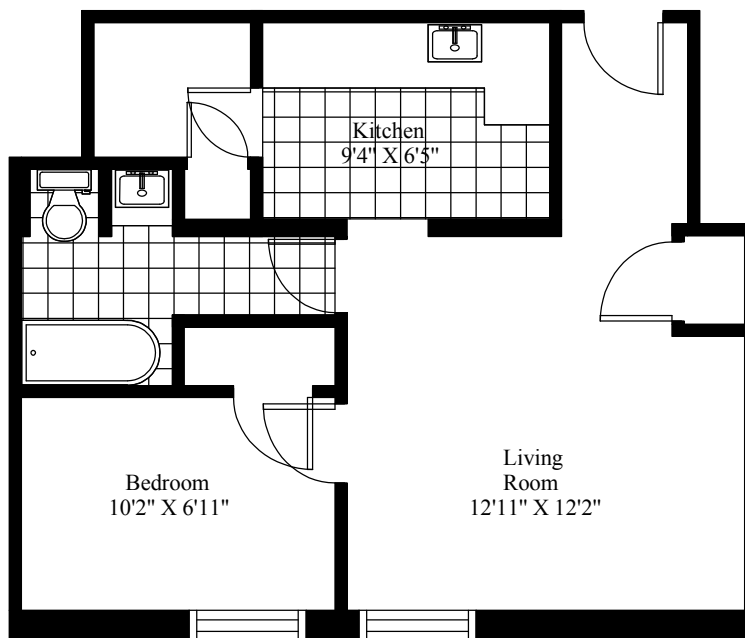

260 Wetmore Road
Typical One Bedroom

Main Living Area = 471 Square Feet