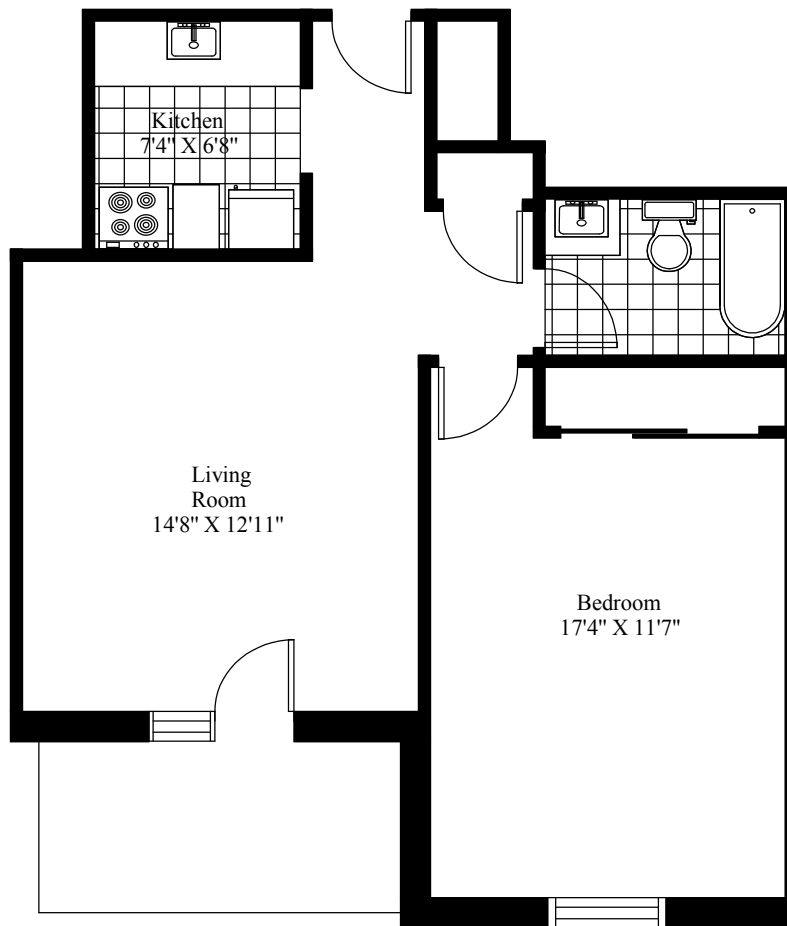

260 Wetmore Road
Typical One Bedroom

Main Living Area = 616 Square Feet