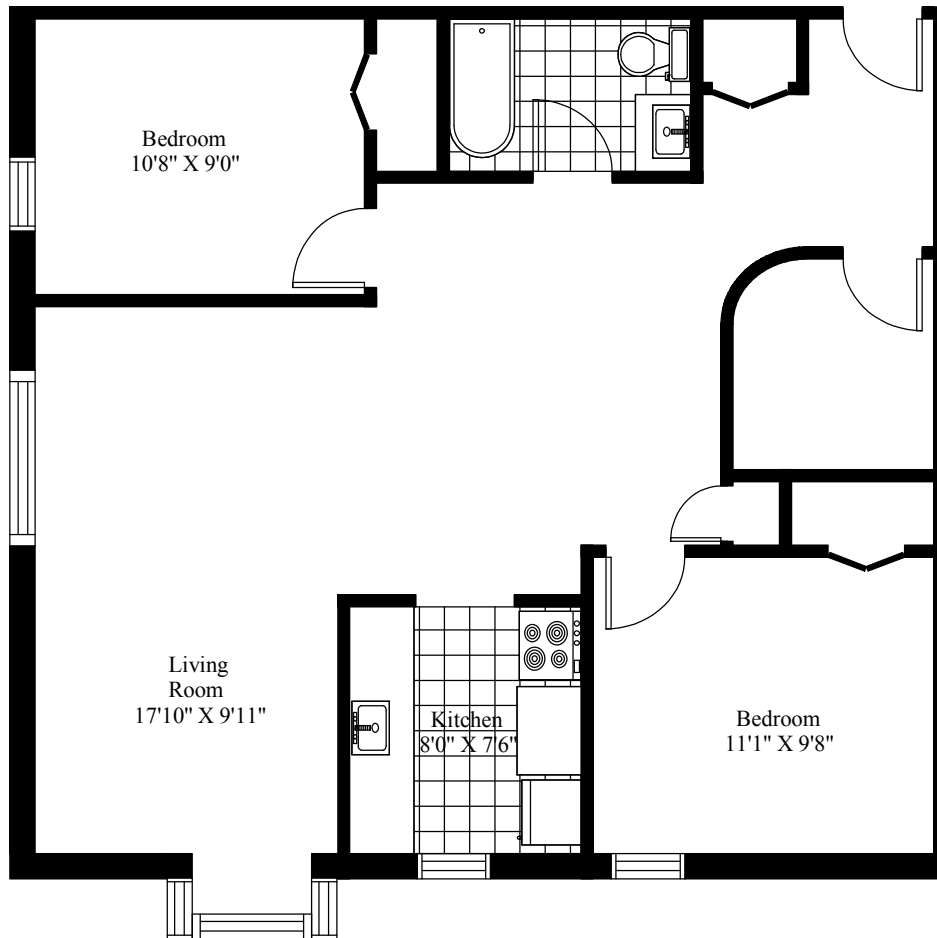

27 Longworth Drive  
Typical Two Bedroom

Main Living Area = 872 Square Feet