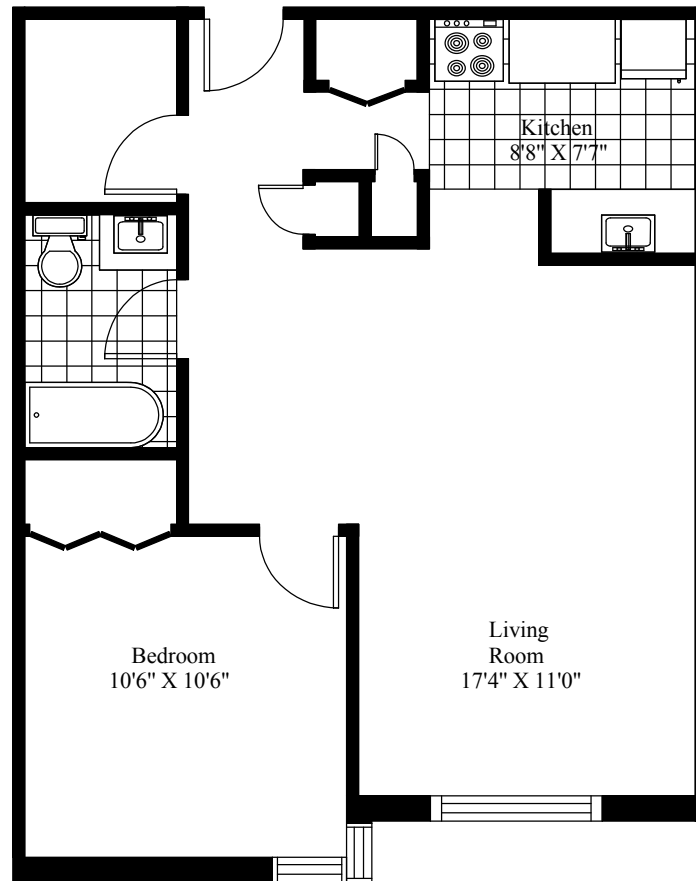

27 Longworth Drive
Typical One Bedroom

Main Living Area = 613 Square Feet