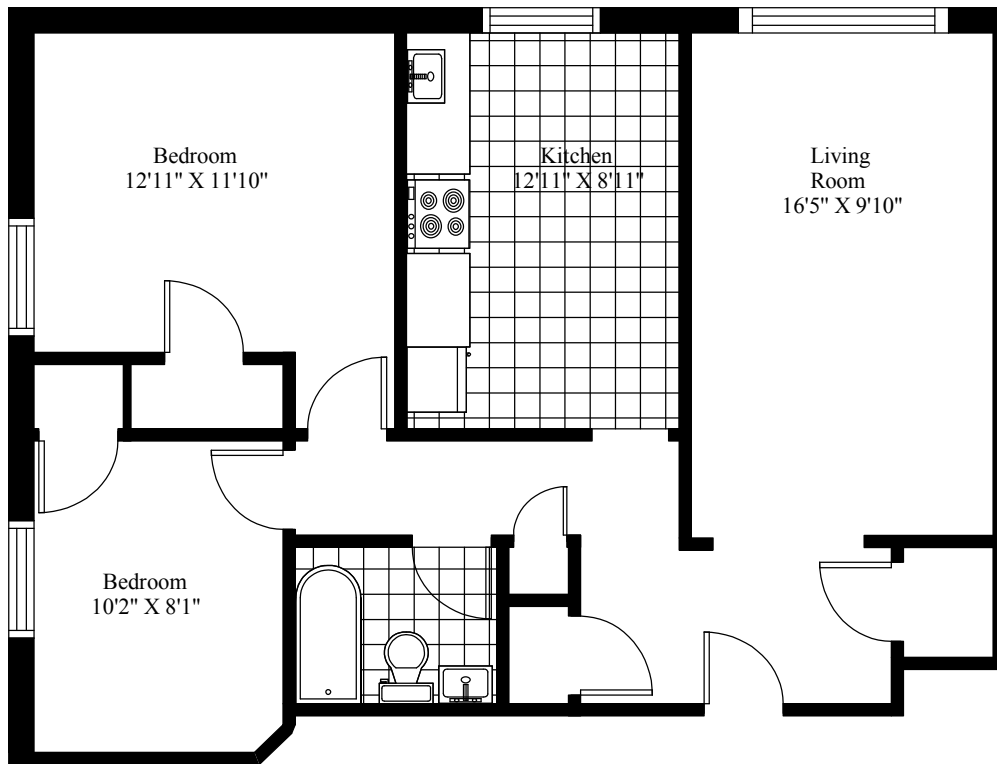

Lakefront Apartments Typical Two Bedroom

Main Living Area = 758 Square Feet