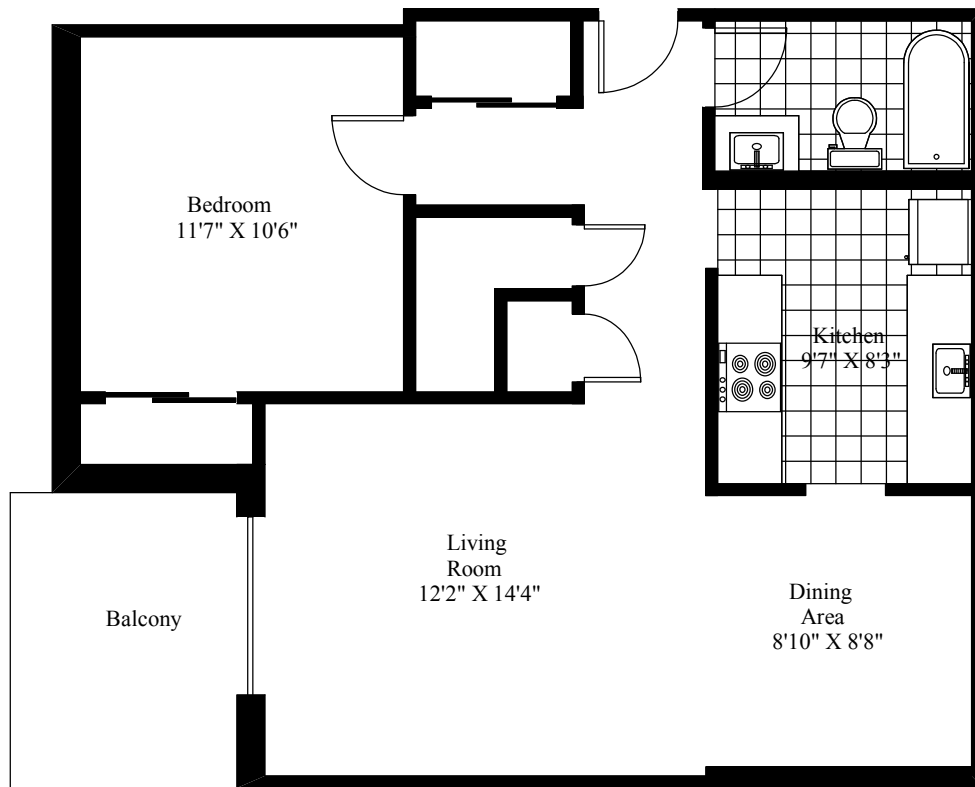

294-300 Main Avenue
Typical One Bedroom

Main Living Area = 698 Square Feet