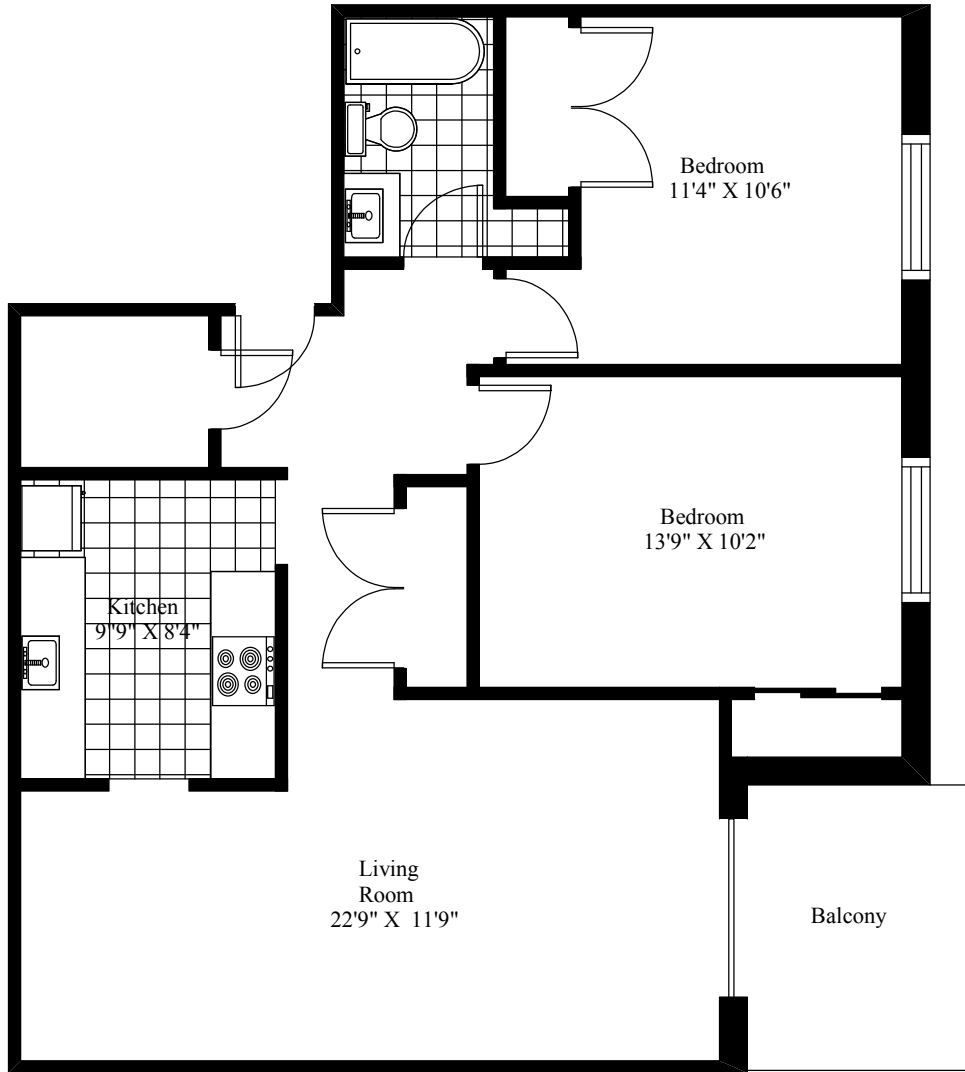

294-300 Main Avenue
Typical Two Bedroom

Main Living Area = 874 Square Feet