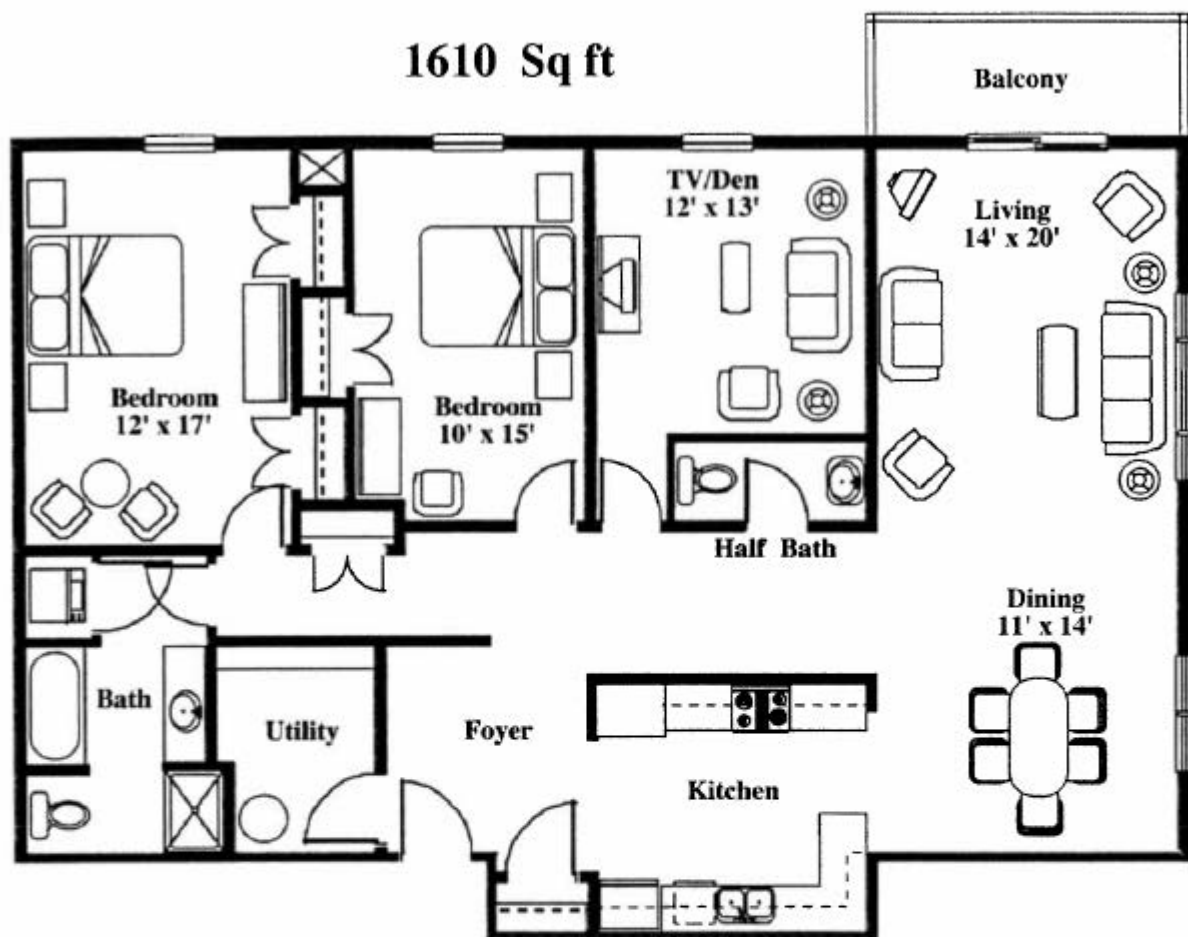

1610 Sq ft

Two Bedroom Suite with Den

(North End - Ground Floor)

**WOODBURY PLACE**  
RETIREMENT SUITES