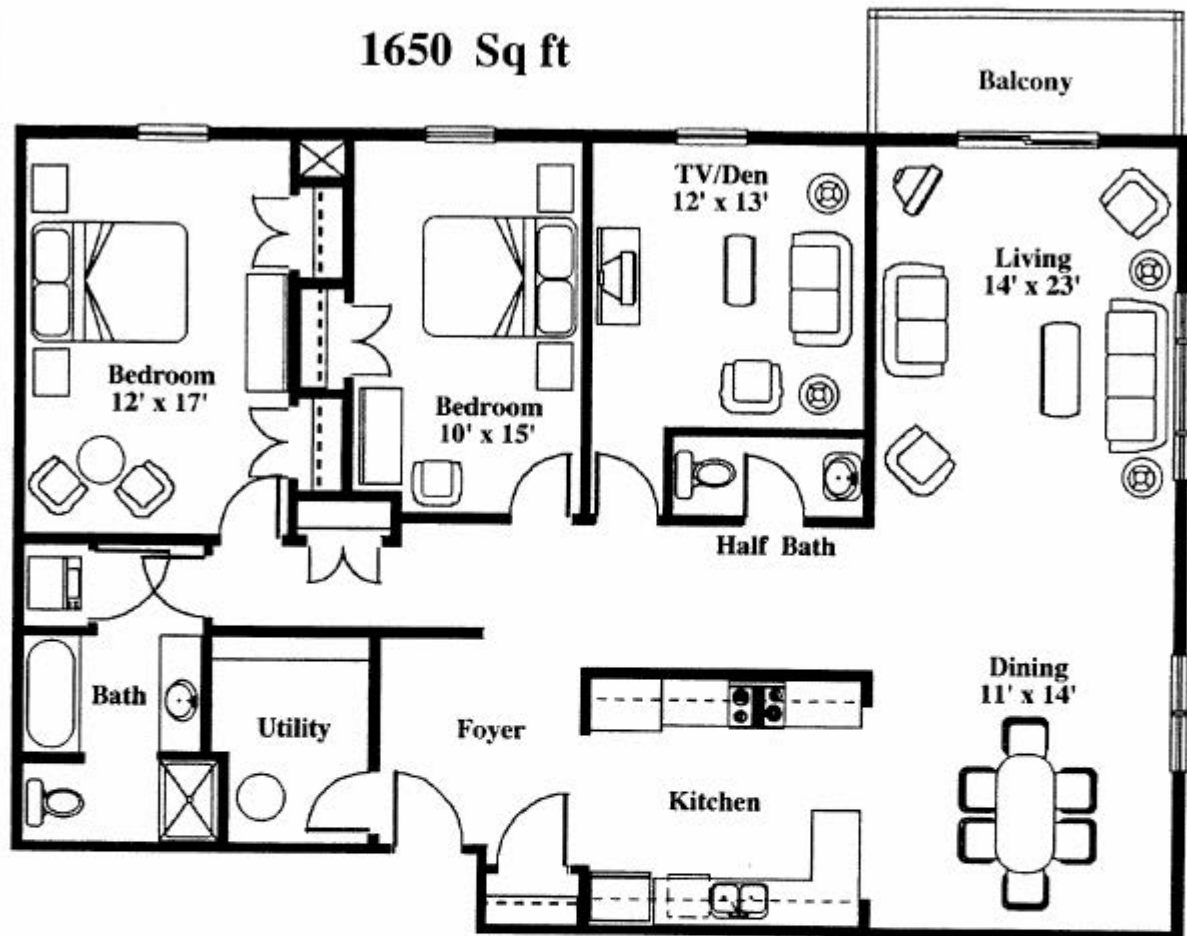

1650 Sq ft

Two Bedroom Suite with Den

(North End - Second, Third, & Fourth Floor)

WOODBURY PLACE
RETIREMENT SUITES