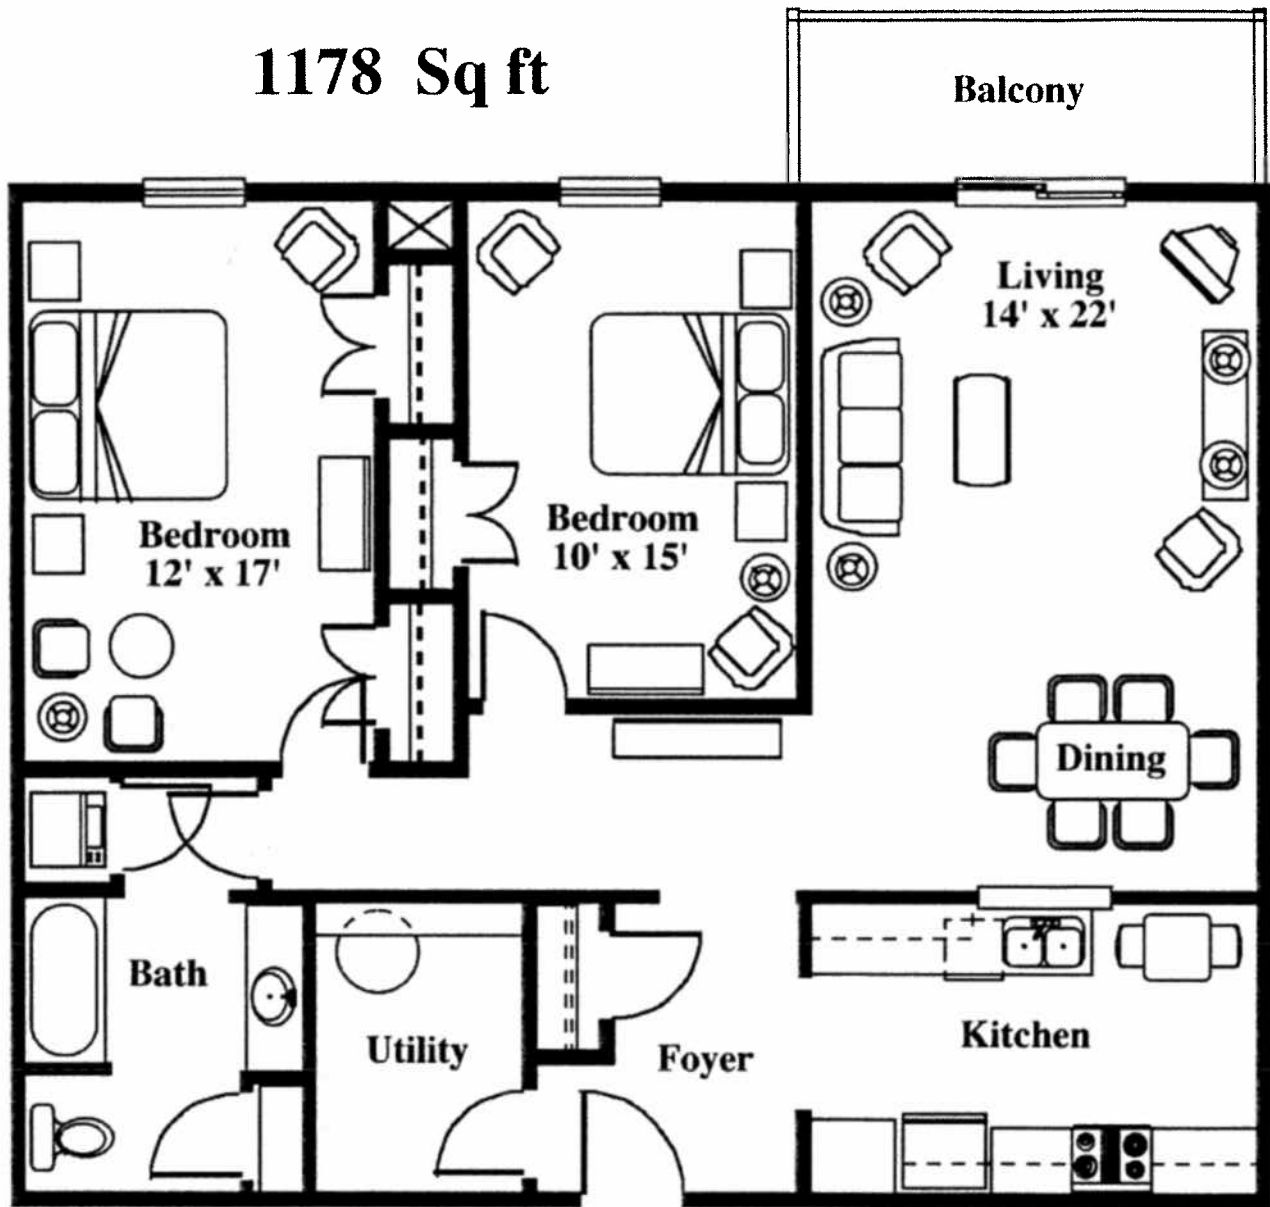

1178 Sq ft

Two Bedroom Suite

WOODBURY PLACE
RETIREMENT SUITES