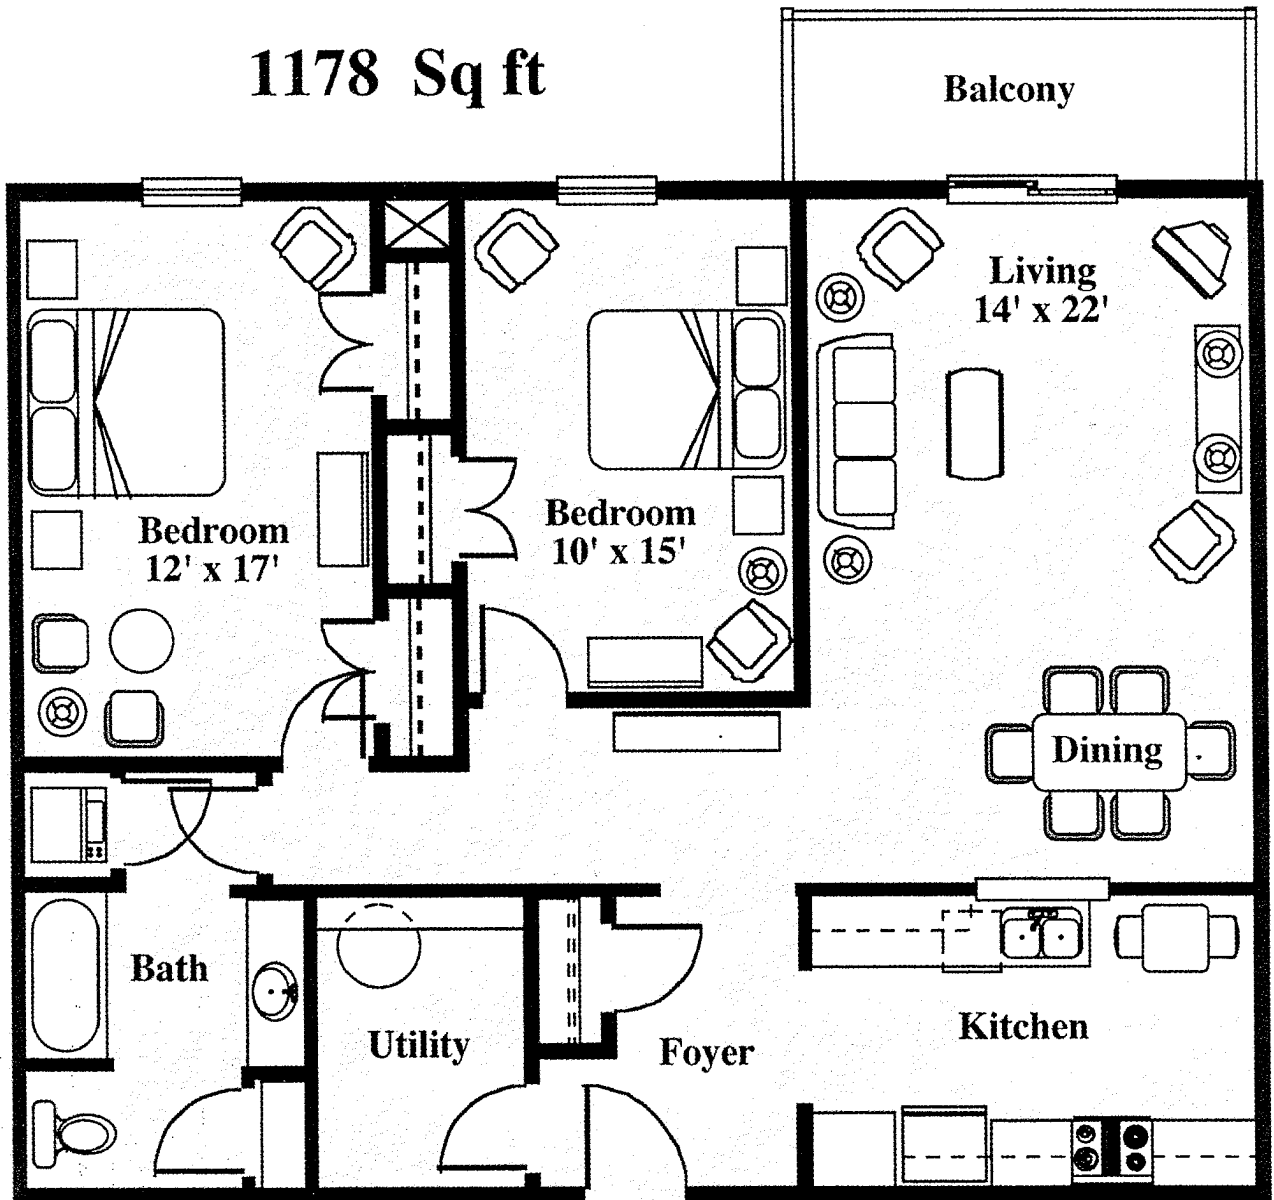

1178 Sq ft

Two Bedroom Suite

MAPLERIDGE PLACE
RETIREMENT SUITES