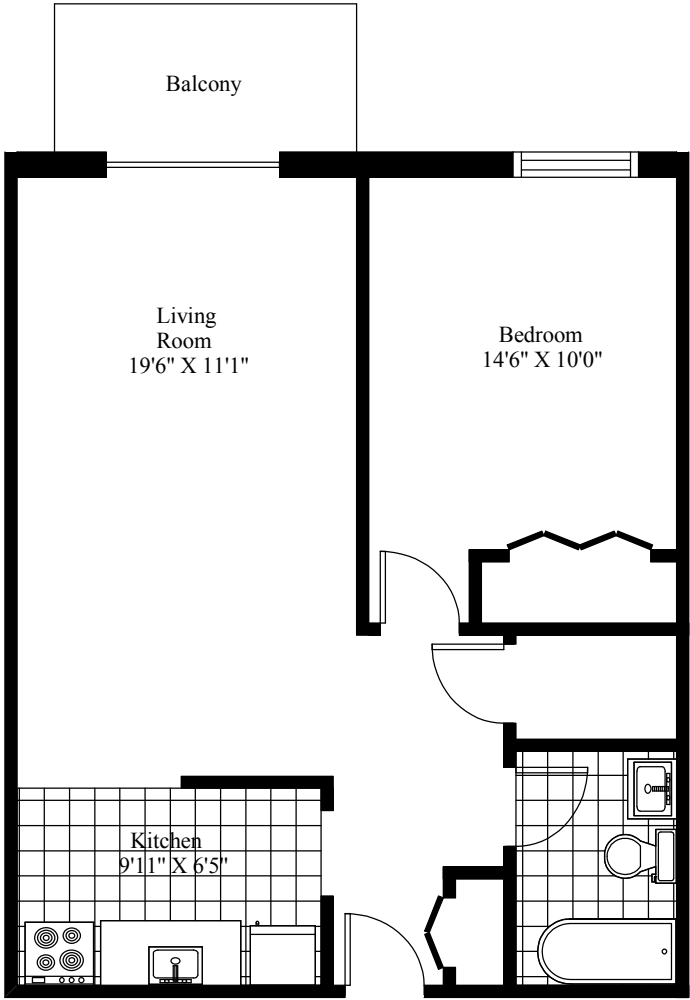

3 Dillman Place Typical One Bedroom

Main Living Area = 603 Square Feet