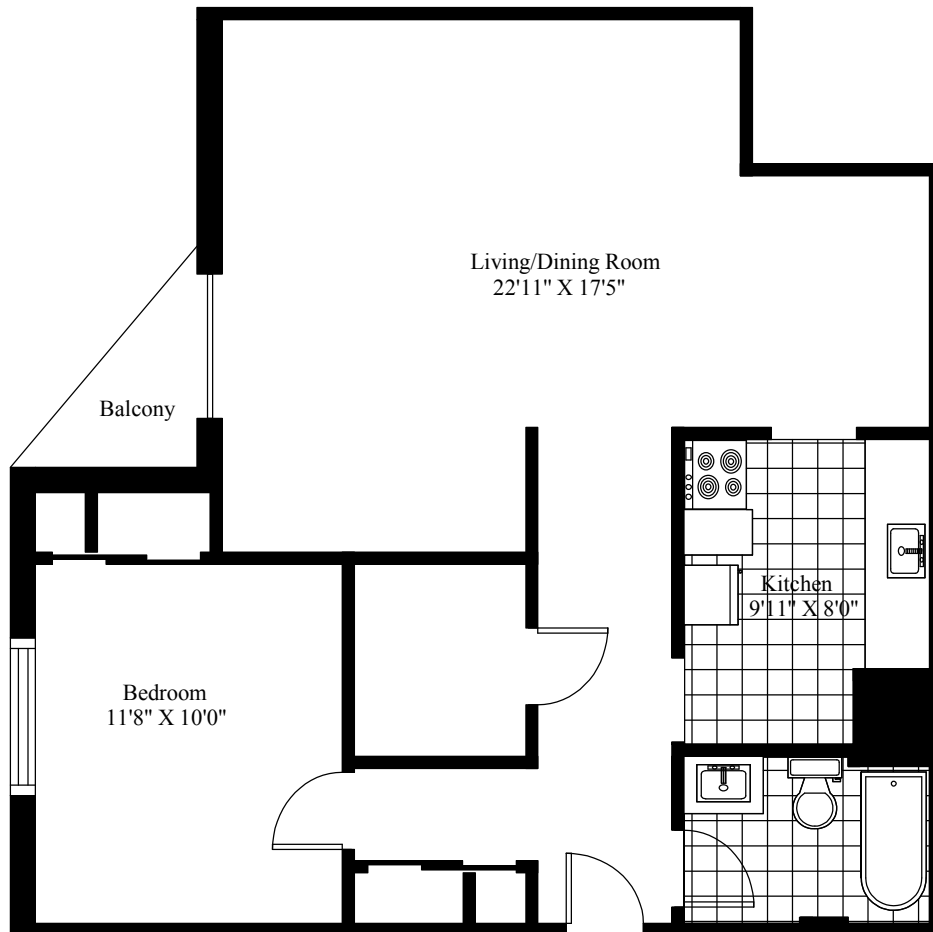

3 Veronica Drive
Typical One Bedroom

Main Living Area = 784 Square Feet