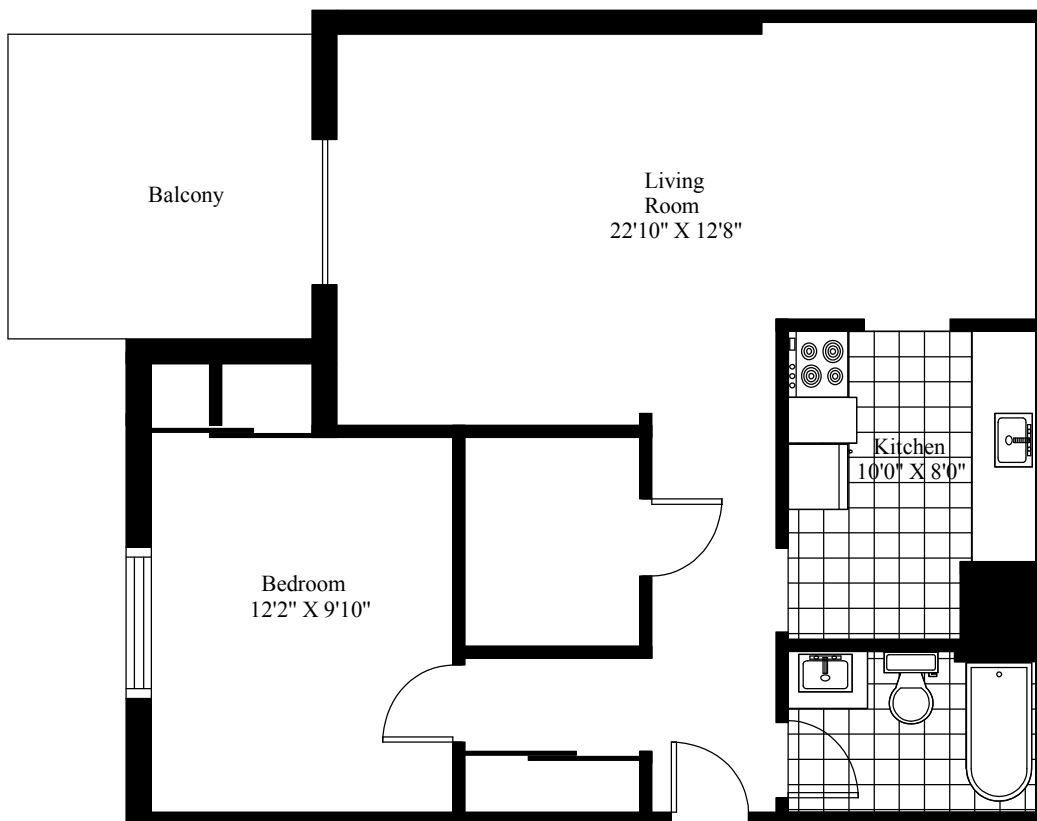

3 Veronica Drive  
Typical One Bedroom

Main Living Area = 719 Square Feet