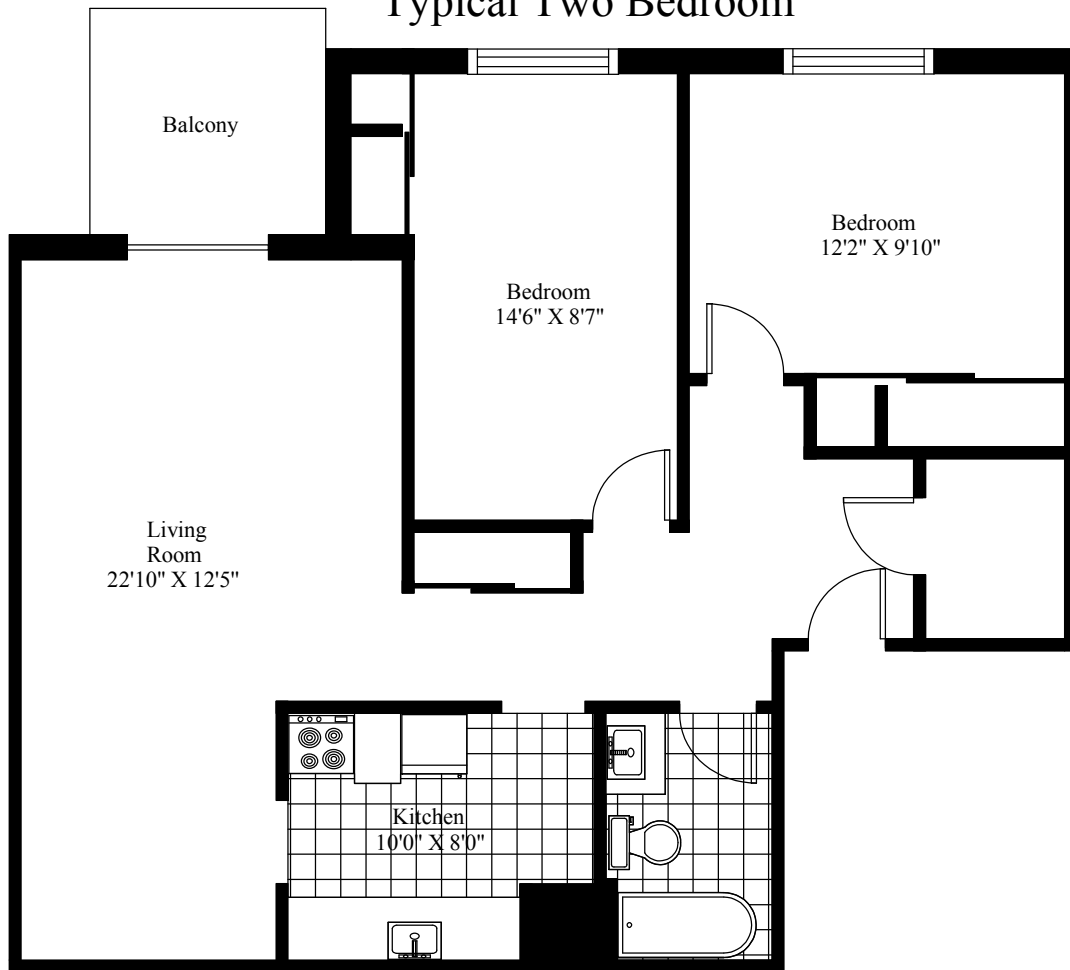

3 Veronica Drive
Typical Two Bedroom

Main Living Area = 875 Square Feet