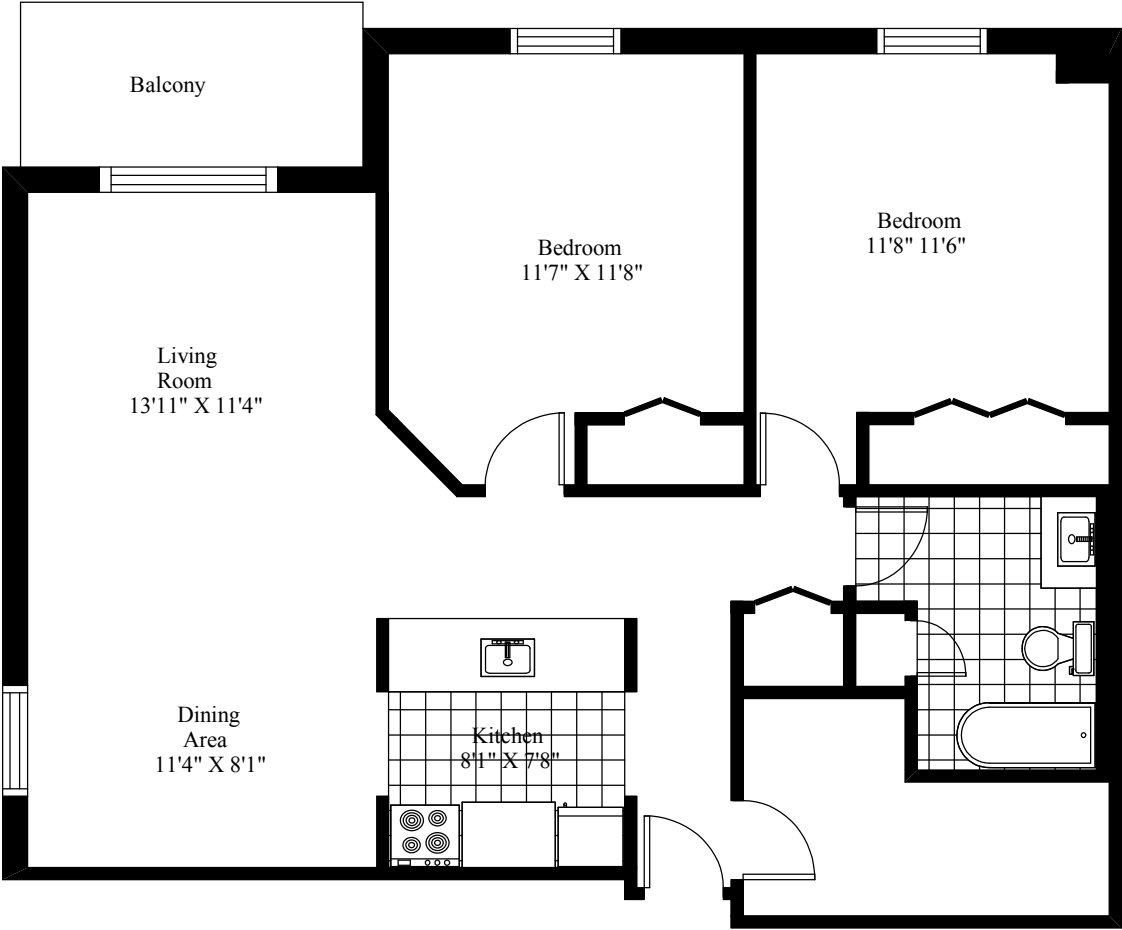

316 Acadie Avenue
Typical Two Bedroom

Main Living Area = 976 Square Feet