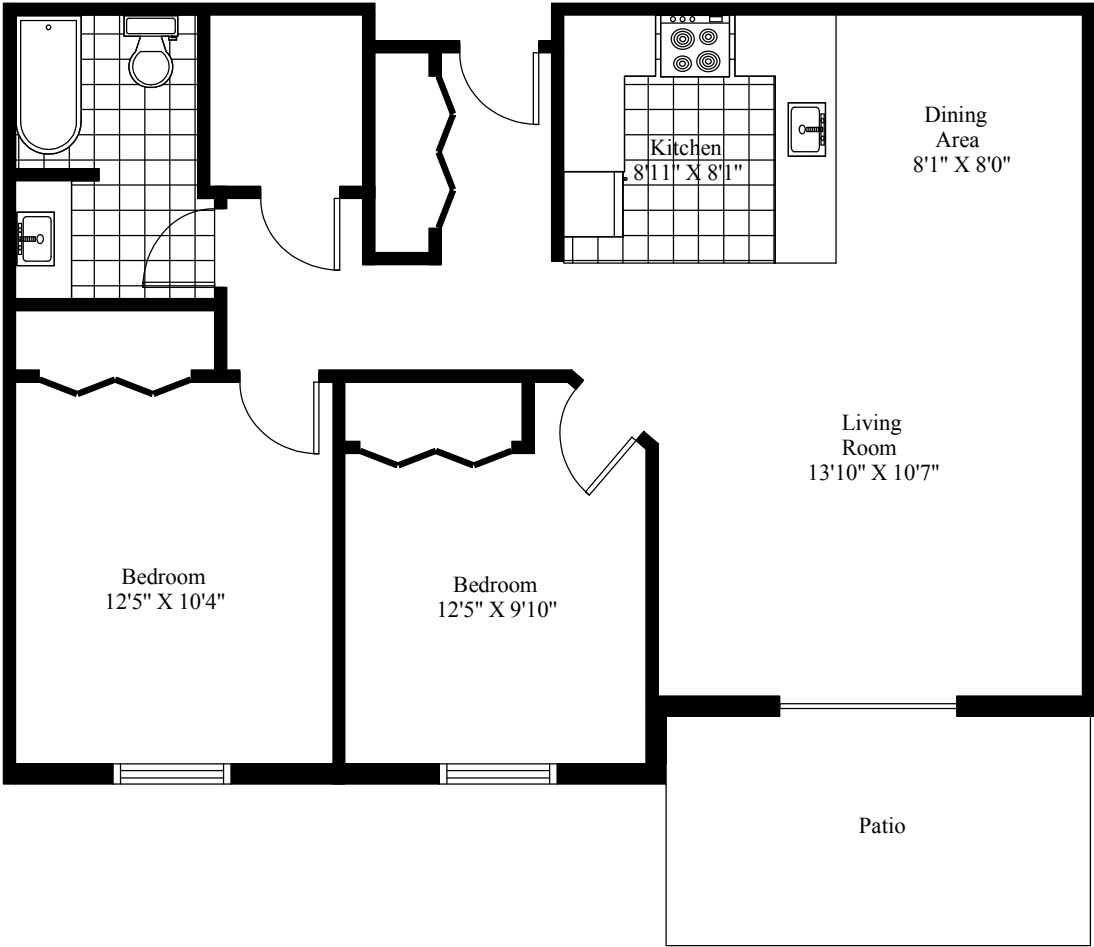

Shakespeare Drive  
Typical Two Bedroom

Main Living Area = 858 Square Feet