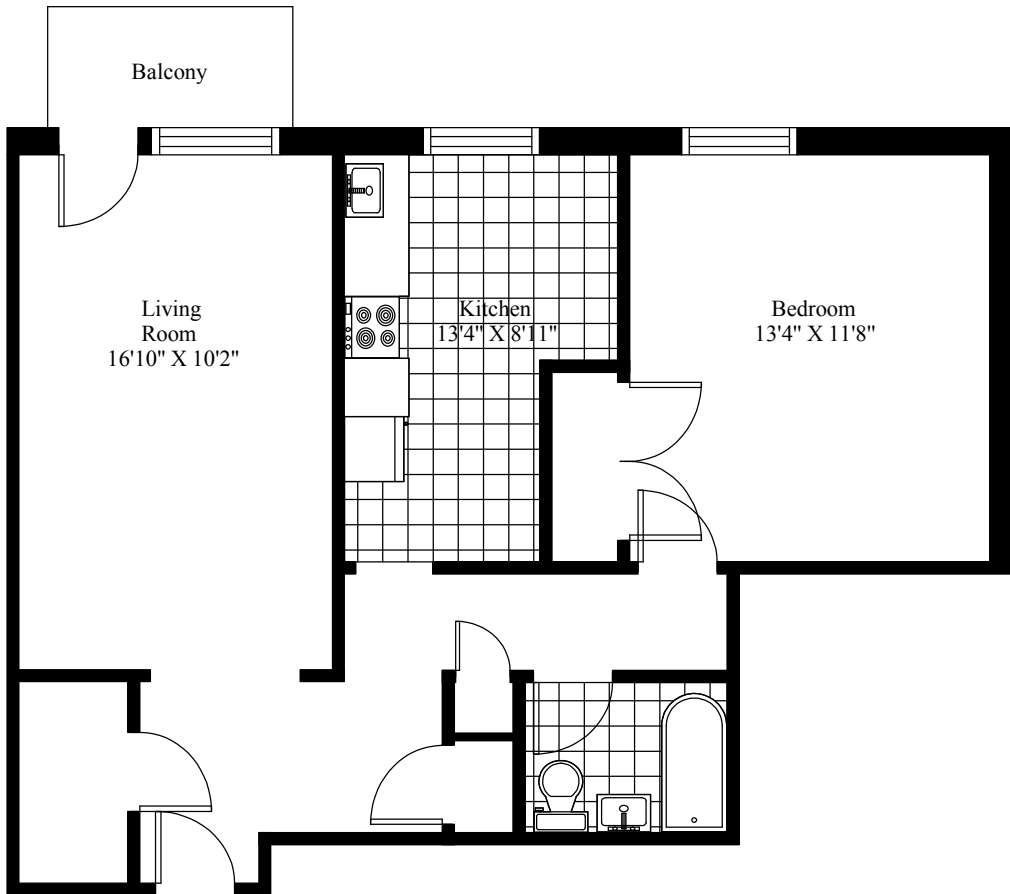

# Lakefront Apartments Typical One Bedroom

Main Living Area = 699 Square Feet