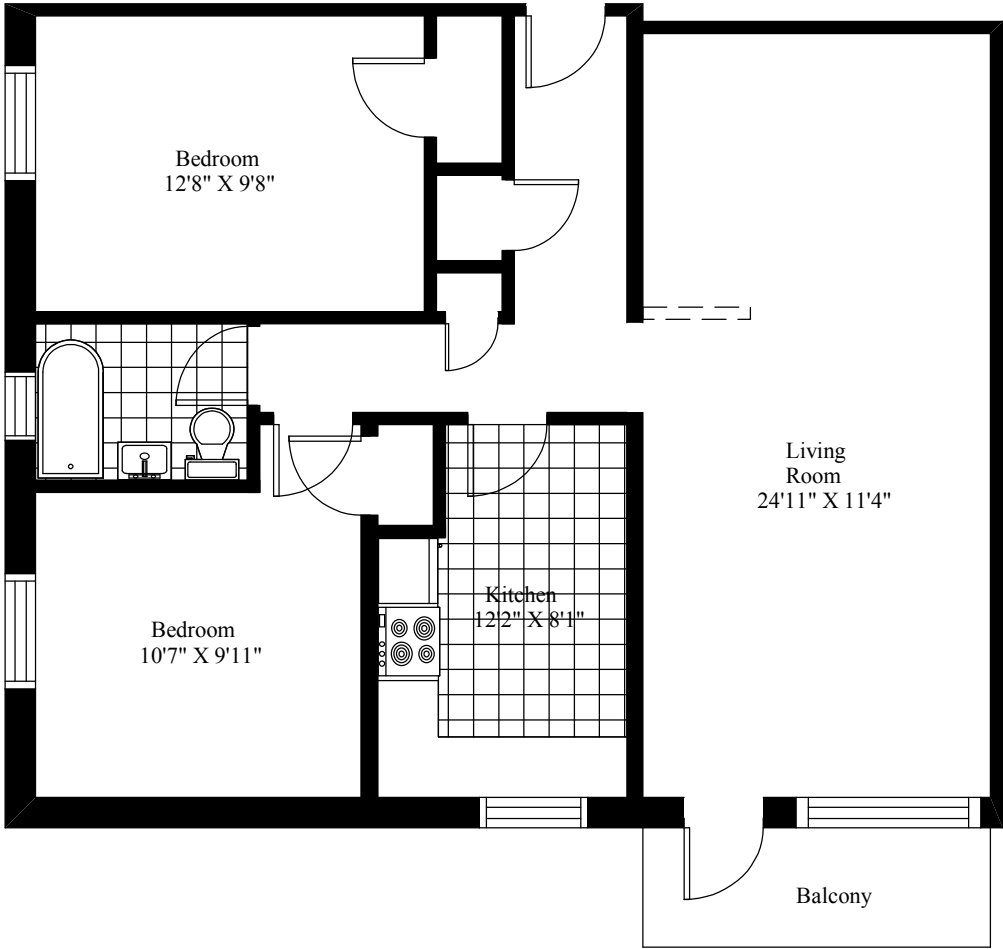

3565 Connaught Avenue  
Typical Two Bedroom

Main Living Area = 861 Square Feet