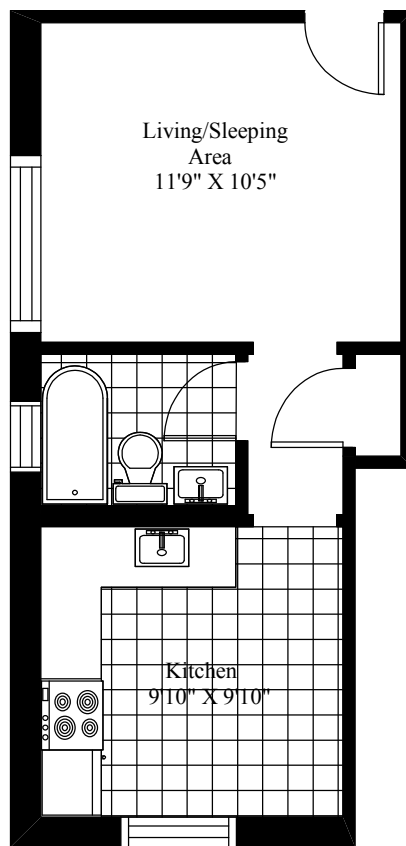

3565 Connaught Avenue
Typical Bachelor

Main Living Area = 328 Square Feet