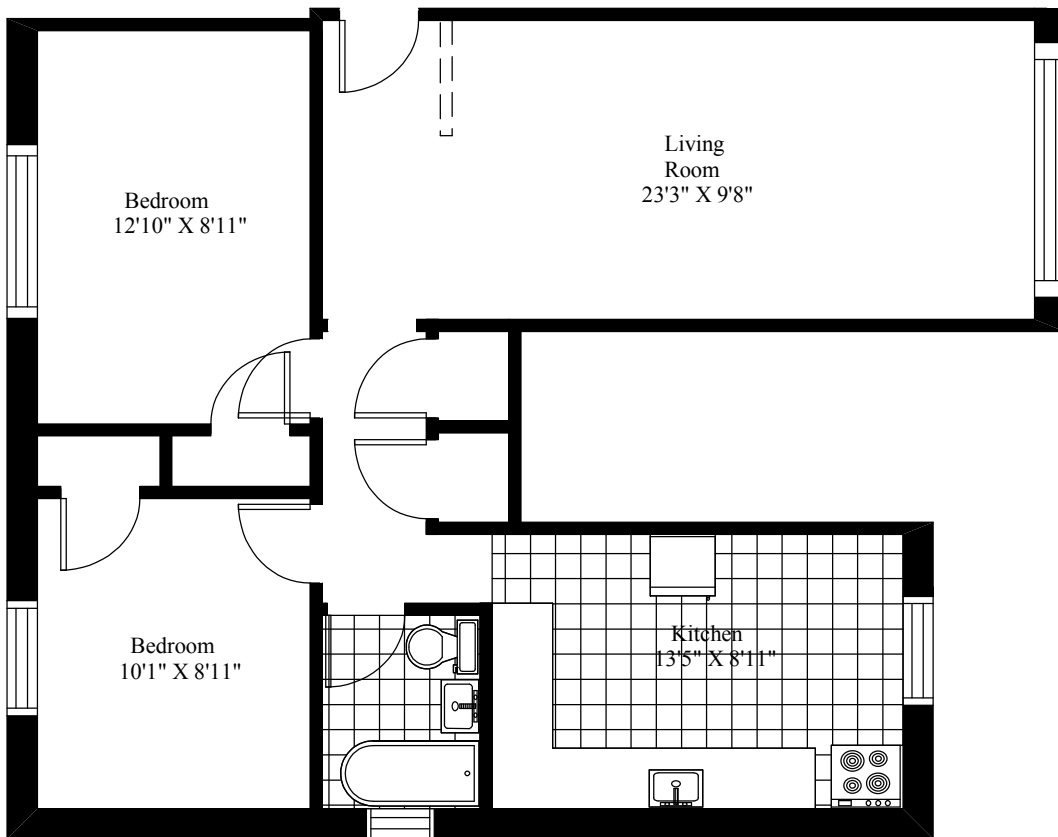

3565 Connaught Avenue
Typical Two Bedroom

Main Living Area = 771 Square Feet