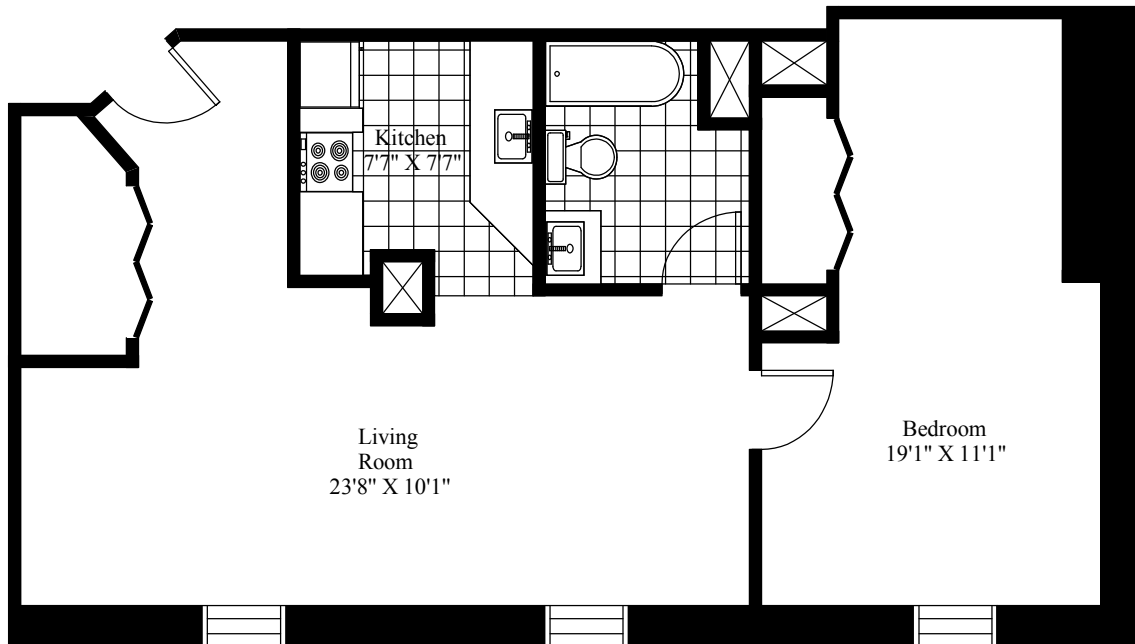

Kensington Court
Typical One Bedroom

Main Living Area = 730 Square Feet