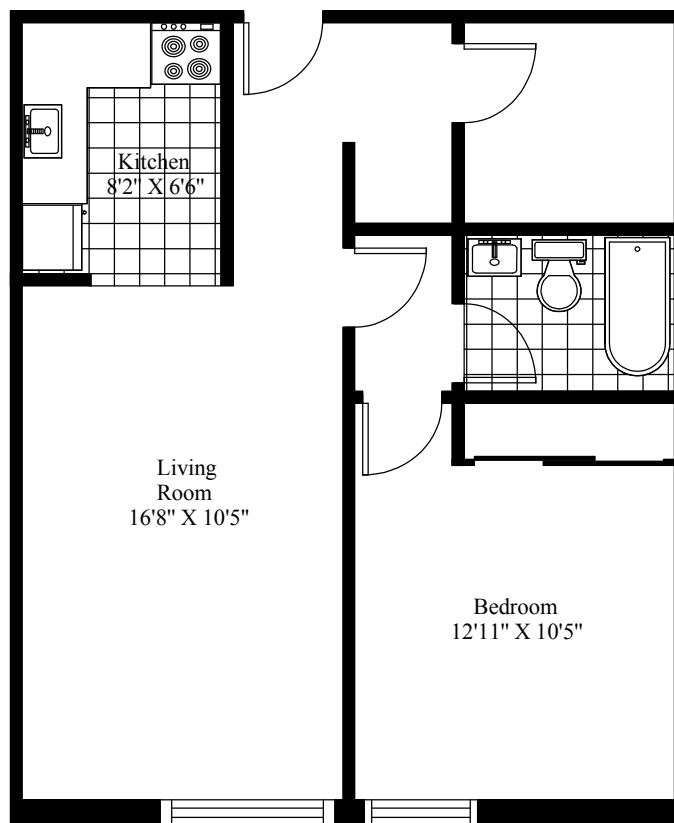

Mount Pleasant Manor
Typical One Bedroom

Main Living Area = 577 Square Feet