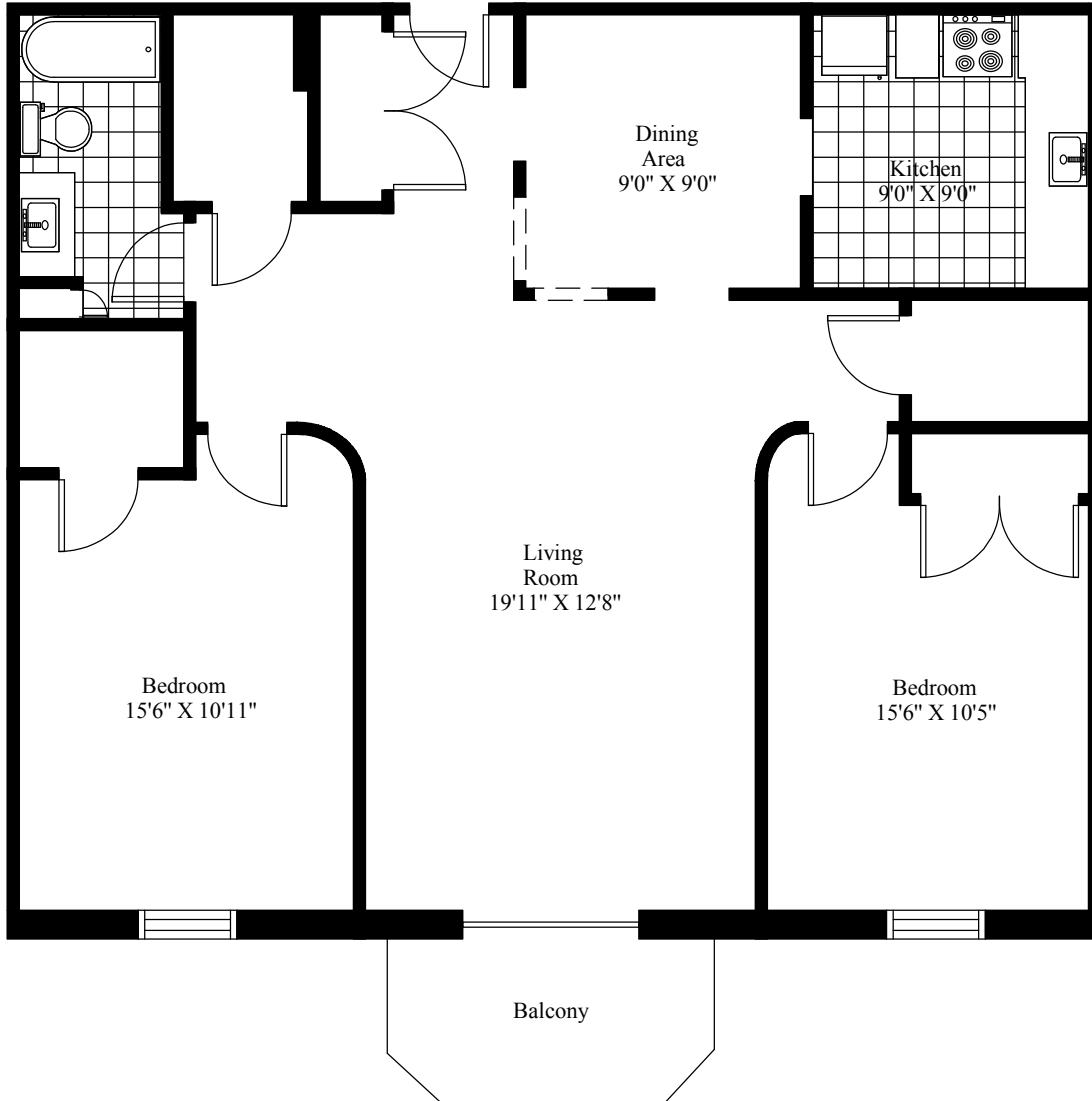

Moxham Court
Typical Two Bedroom

Main Living Area = 1,075 Square Feet