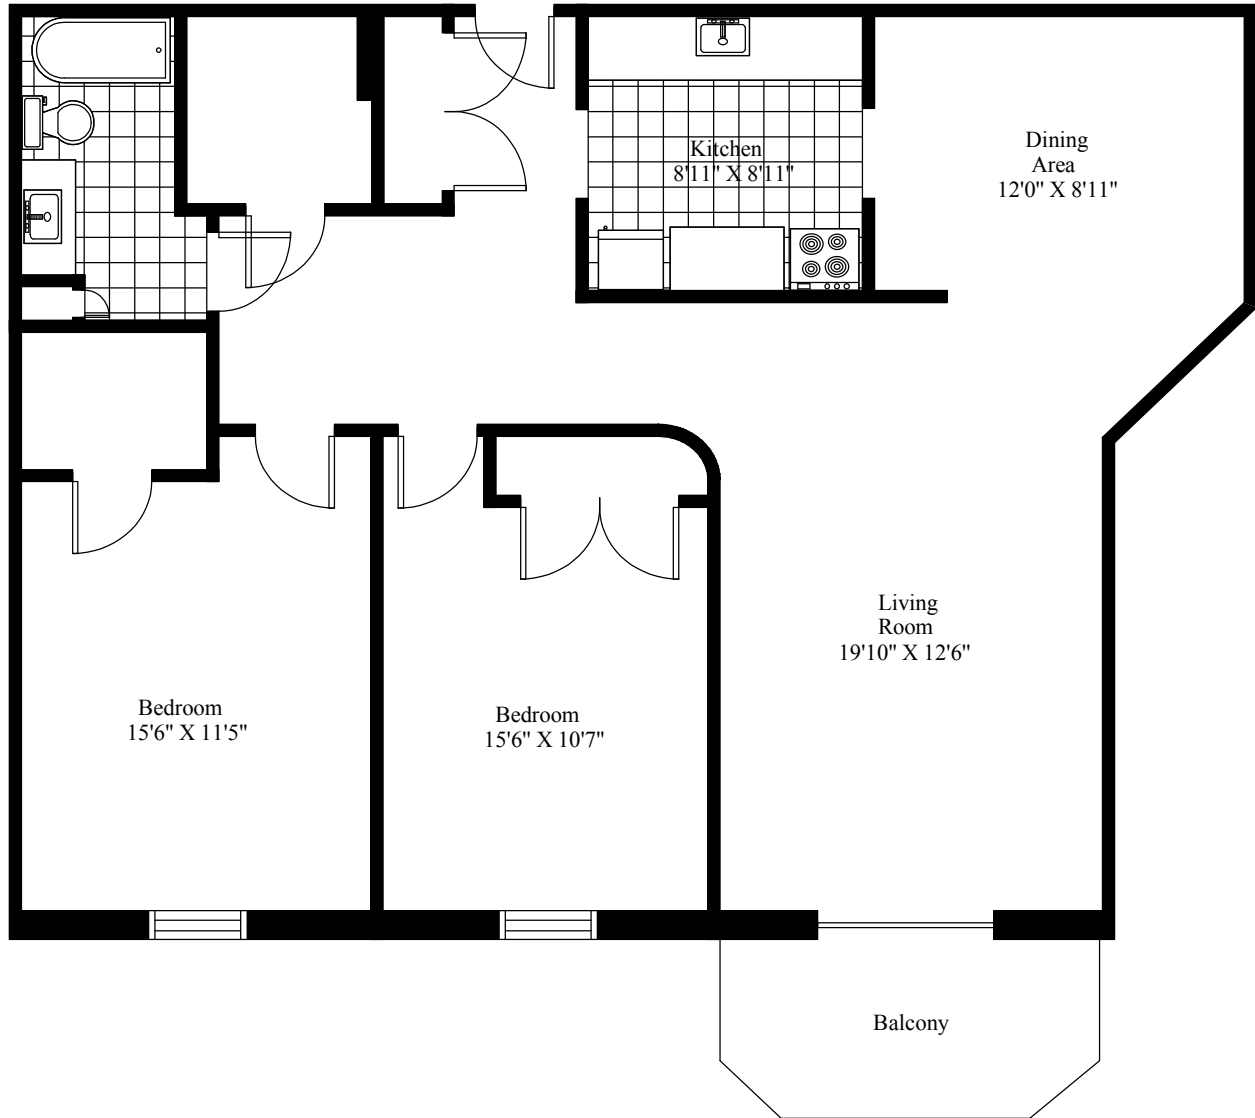

Moxham Court
Typical Two Bedroom

Main Living Area = 1,148 Square Feet