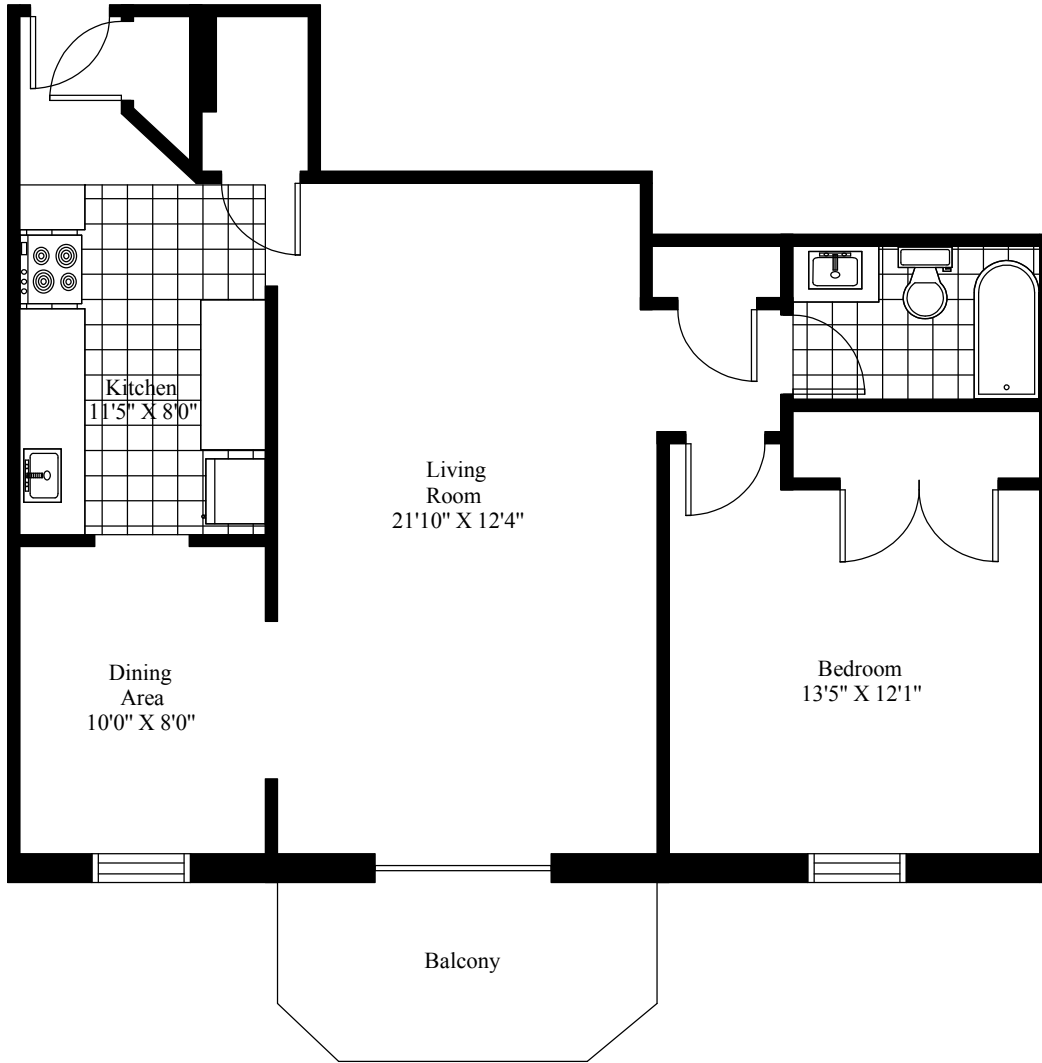

# Moxham Court Typical One Bedroom

Main Living Area = 807 Square Feet