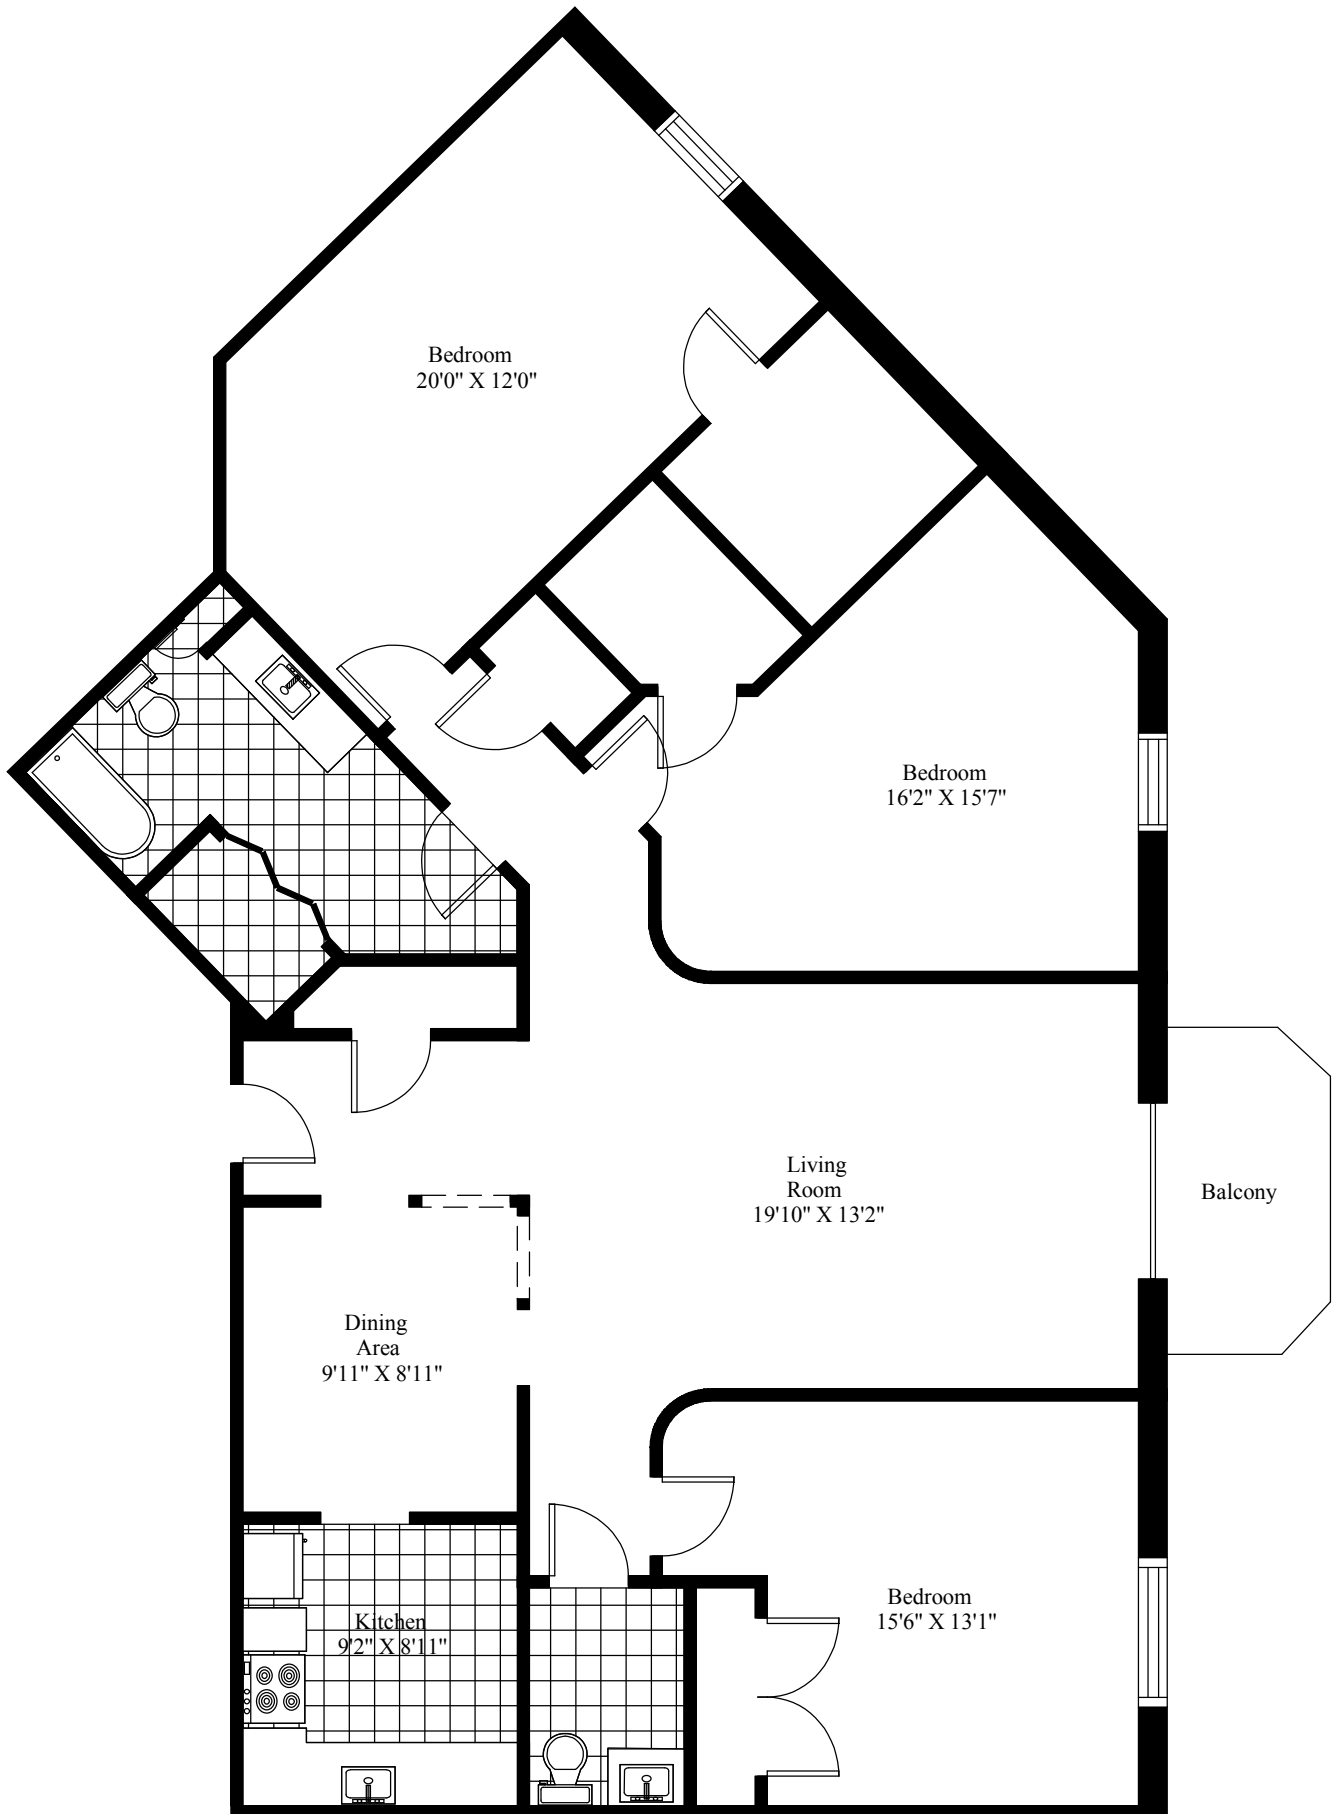

Moxham Court Typical Three Bedroom

Main Living Area = 1,597 Square Feet