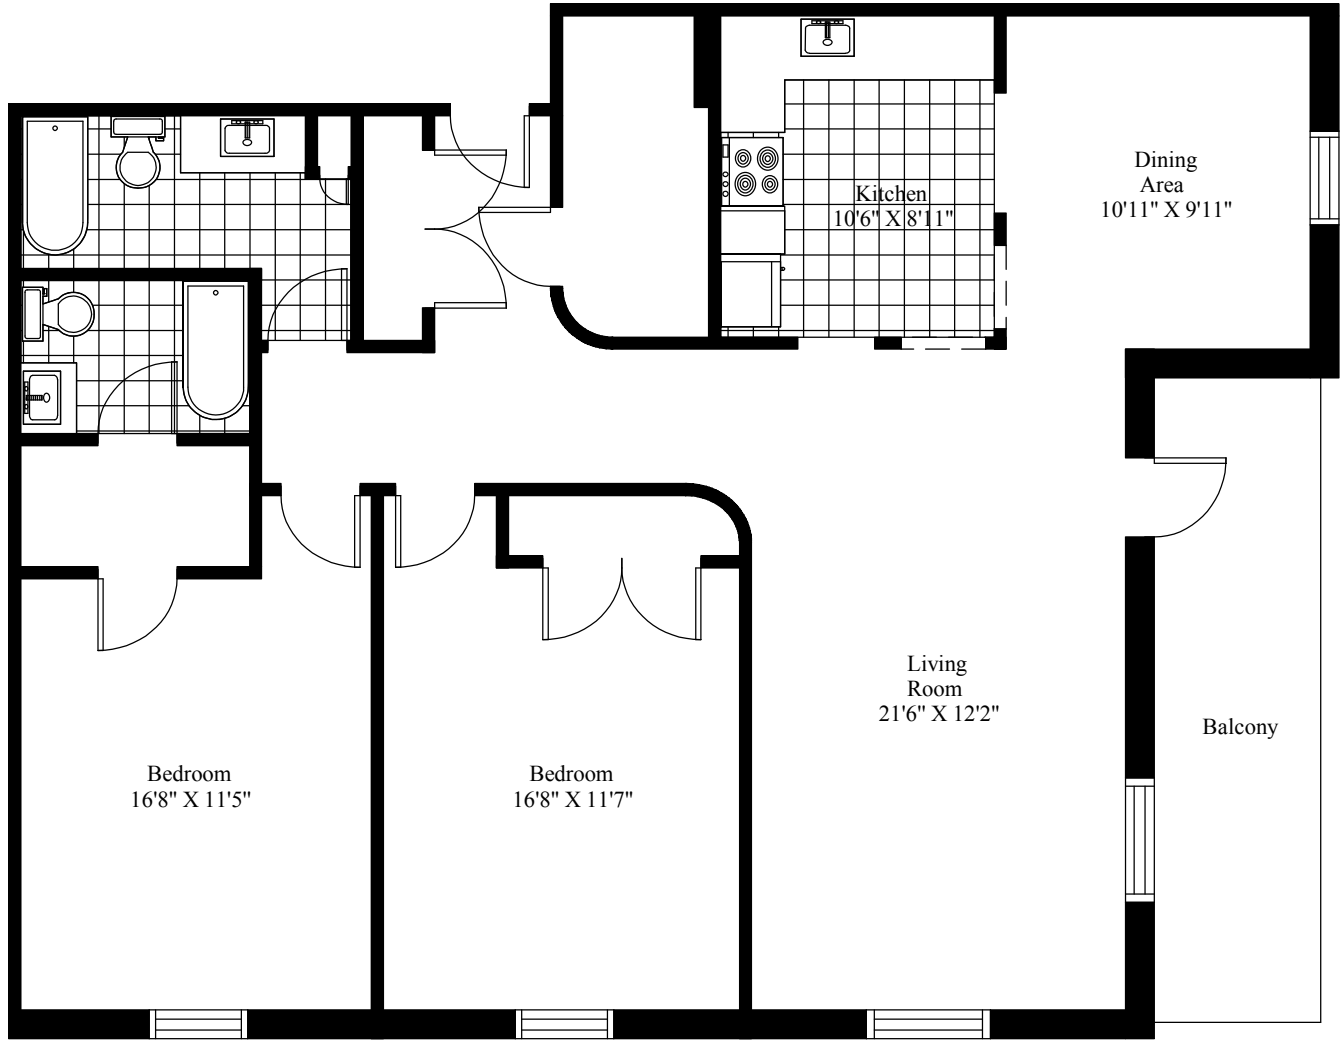

Moxham Court
Typical Two Bedroom

Main Living Area = 1,275 Square Feet