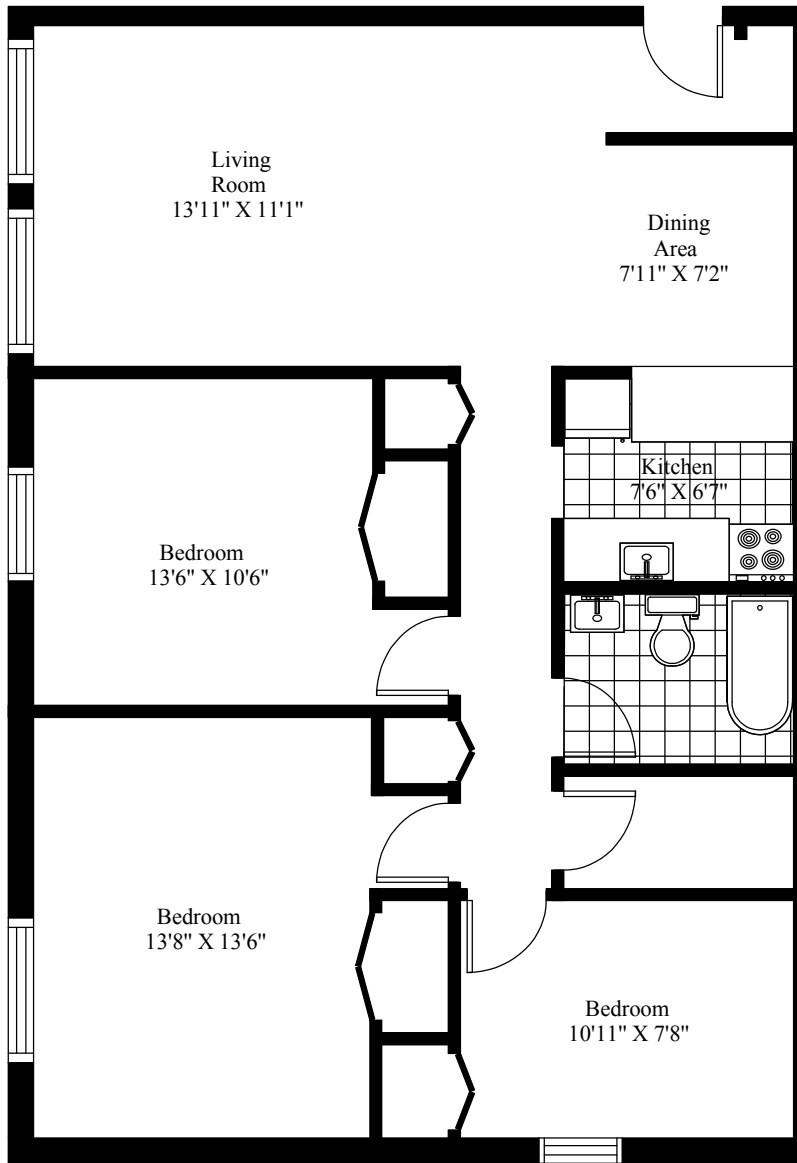

Cornwall Manor Typical Three Bedroom

Main Living Area = 966 Square Feet