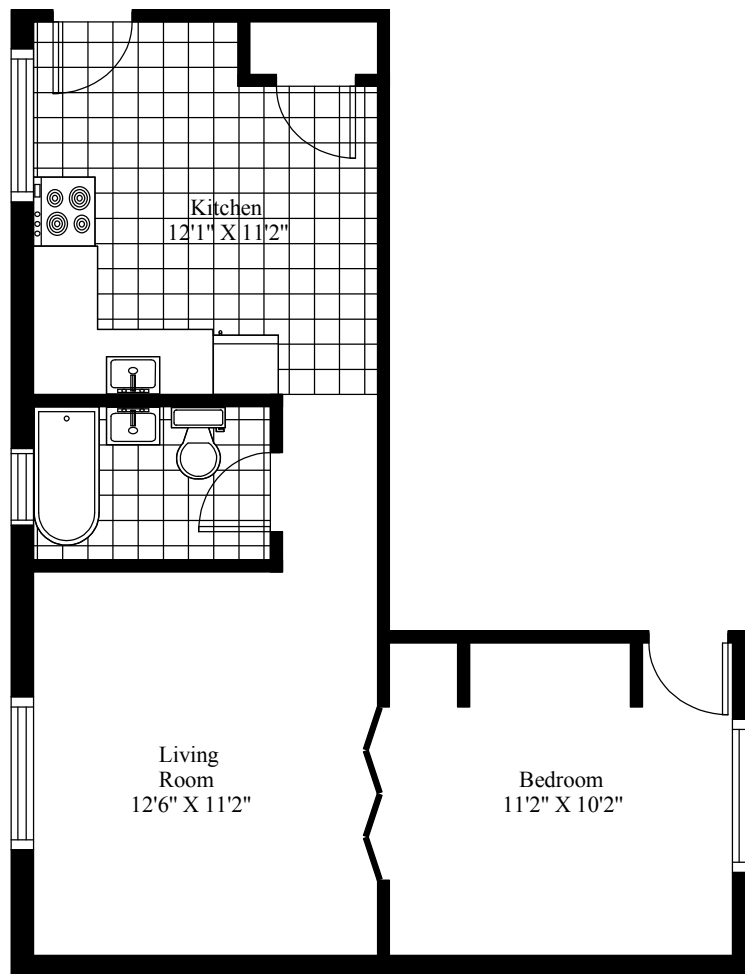

Venus Apartments Typical One Bedroom

Main Living Area = 523 Square Feet