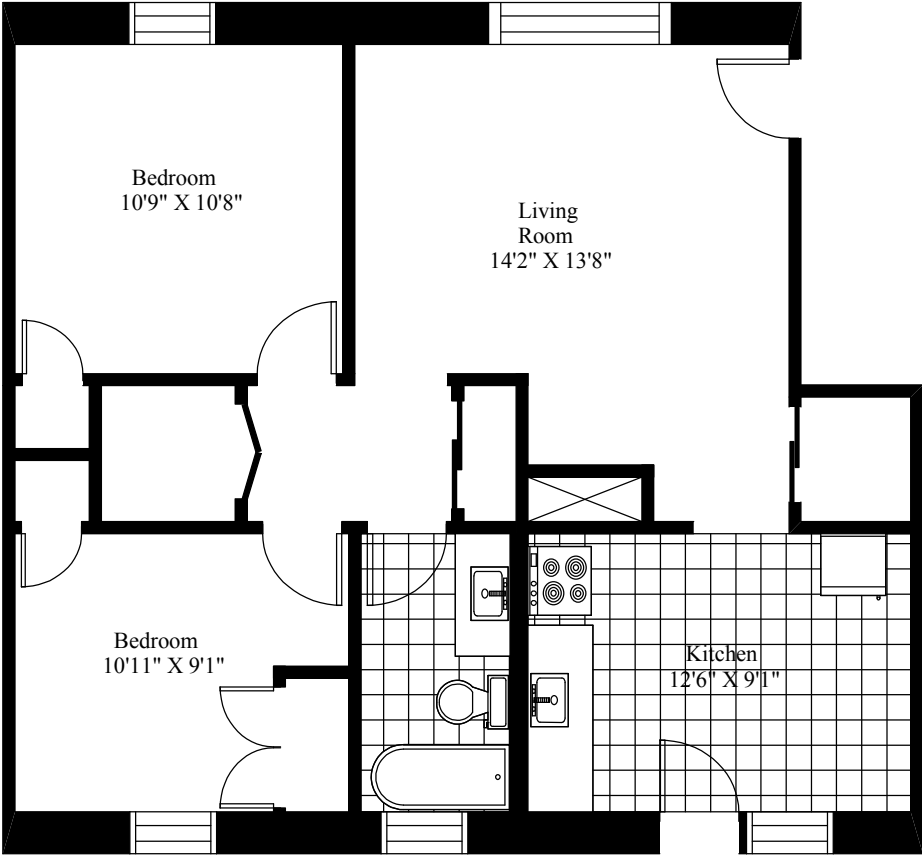

# Newcastle Apartments Typical Two Bedroom

Main Living Area = 777 Square Feet